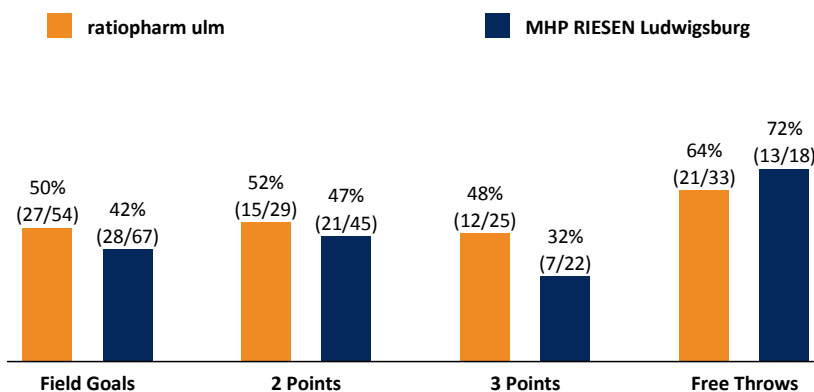

ratiopharm ulm

87 : 76 MHP RIESEN Ludwigsburg

Referee: PANTHER Anne
Umpires: RODRIGUEZ Toni / KRAUSE Oliver
Commissioner: DR. GINTSCHEL Winfried

Attendance: 6.200
Ulm, ratiopharm arena, SA 13 MAI 2017, 18:00, Game-ID: 20491

Scoreboard table showing Q1, Q2, Q3, Q4 scores for ULM and LUD.

ULM - ratiopharm ulm (Coach: LEIBENATH Thorsten)

Main player statistics table for ULM, including columns for No., Name, Min, PTS, 2 Points, 3 Points, Field Goals, Free Throws, OR, DR, TOT, AS, ST, TO, BS, SB, PF, FD, EFF, +/-.

LUD - MHP RIESEN Ludwigsburg (Coach: PATRICK John)

Main player statistics table for LUD, including columns for No., Name, Min, PTS, 2 Points, 3 Points, Field Goals, Free Throws, OR, DR, TOT, AS, ST, TO, BS, SB, PF, FD, EFF, +/-.

Summary statistics table comparing ULM and LUD across various categories like Rebounds, Assists, Fouls, Turnovers, Steals, etc.

EASycREDIT-BBL.DE

Alle offiziellen Statistiken der easyCredit BBL, Daten, Rekorde uvm.!

EASycREDIT BBL-APPS

News, Stats, Tabelle, Spielplan und vieles mehr, immer dabei! Kostenfrei für iOS und Android

TELEKOMBASKETBALL.DE

Keinen Korb mehr verpassen - Alle Spiele der easyCredit BBL LIVE und in HD! Erleben sie jetzt das größte Basketball-Angebot Deutschlands zuhause und mobil! www.telekombasketball.de

LEGEND (C) Captain, +/- Plus-Minus-Rating, AS Assists, BS Blocked Shots, DNP Did Not Play, DR Defensive Rebounds, EFF Efficiency, FD Fouls Drawn, Min Minutes Played, OR Offensive Rebounds, OTx Overtime, PF Fouls, PTS Points, Qx Quarter Time, SB Shots Blocked, ST Steals, TOT Total Rebounds