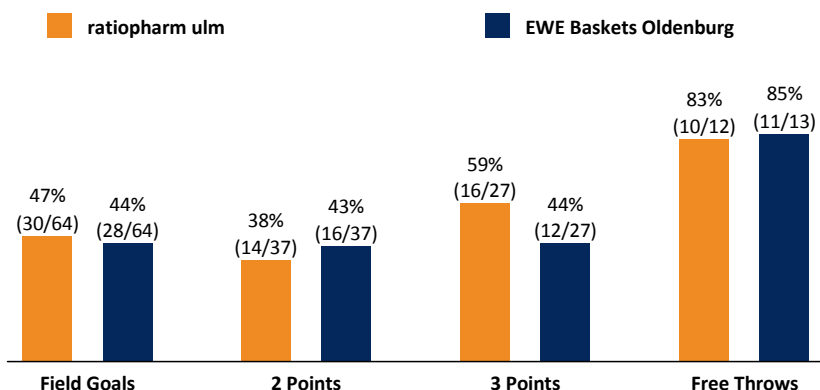

OLD - EWE Baskets Oldenburg (Coach: DRIJENCIC Miladen)

No.	Name	Min	PTS	2 Points	3 Points	Field Goals	Free Throws	OR	DR	TOT	AS	ST	TO	BS	SB	PF	FD	EFF	+/-	
4	KRAMER Chris	37:42	9	2/5 (40%)	1/2 (50%)	3/7 (43%)	2/3 (67%)		5	5	7	3	4			1	4	15	-6	
23	PAULDING Rickey	35:12	24	5/9 (56%)	4/7 (57%)	9/16 (56%)	2/2 (100%)	2		2	5	1			1	2	1	25	1	
10	MASSENAT Frantz	31:40	9	0/3 (0%)	3/6 (50%)	3/9 (33%)			5	5	6					4		12	-1	
41	QVALE Brian	31:11	21	8/13 (62%)	0/1 (0%)	8/14 (57%)	5/6 (83%)	4	5	9			1	2	1	1	4	24	0	
12	DE ZEEUW Maxime	16:01	4	1/3 (33%)	0/5 (0%)	1/8 (13%)	2/2 (100%)				1	1	1		1	2	5	-2	-2	
22	MIHAILOVIC Vladimir	18:45	6	0/1 (0%)	2/3 (67%)	2/4 (50%)			2	2						4		6	-13	
33	SCHWETHELM Philipp	13:47	3	0/2 (0%)	1/2 (50%)	1/4 (25%)		2	3	5		1				2	1	6	-10	
21	LOCKHART Dominic	6:20	3		1/1 (100%)	1/1 (100%)										3		3	-3	
5	KRAMER Dennis	4:13	0	0/1 (0%)		0/1 (0%)												-1	2	
20	MÄDRICH Dirk	2:44	0						1	1	1							2	-1	
31	FREESE Jannik	1:23	0													1		0	2	
7	WIMBERG Jan Niklas	1:02	0															0	-4	
Team / Coach								3	4	7										
Totals			200:00	79	16/37 (43%)	12/27 (44%)	28/64 (44%)	11/13 (85%)	11	25	36	20	6	8	2	3	20	15	97	-7

ULM	Rebounds OR/DR/TOT	OLD
8 / 25 / 33		11 / 25 / 36
17	Assists	20
15	Fouls	20
19	Fouls Drawn	15
9	Turnovers	8
5	Steals	6
22	Points in the Paint	28
14	Second Chance Points	12
14	Fast Break Points	8
12 (86:74)	Biggest Lead	6 (21:27)
11-0 (34:29)	Biggest Scoring Run	7-0 (21:27)
Lead Changes: 14		
Times Tied: 8		

EASycREDIT-BBL.DE

Alle offiziellen Statistiken der easyCredit BBL, Daten, Rekorde uvm.!

EASycREDIT BBL-APPS

News, Stats, Tabelle, Spielplan und vieles mehr, immer dabei! Kostenfrei für iOS und Android

TELEKOMBASKETBALL.DE

Keinen Korb mehr verpassen - Alle Spiele der easyCredit BBL LIVE und in HD! Erleben sie jetzt das größte Basketball-Angebot Deutschlands zuhause und mobil! www.telekombasketball.de

LEGEND

(C) Captain   +/- Plus-Minus-Rating   AS Assists   BS Blocked Shots   DNP Did Not Play   DR Defensive Rebounds
EFF Efficiency   FD Fouls Drawn   Min Minutes Played   OR Offensive Rebounds   OTx Overtime   PF Fouls
PTS Points   Qx Quarter Time   SB Shots Blocked   ST Steals   TO Turnovers   TOT Total Rebounds