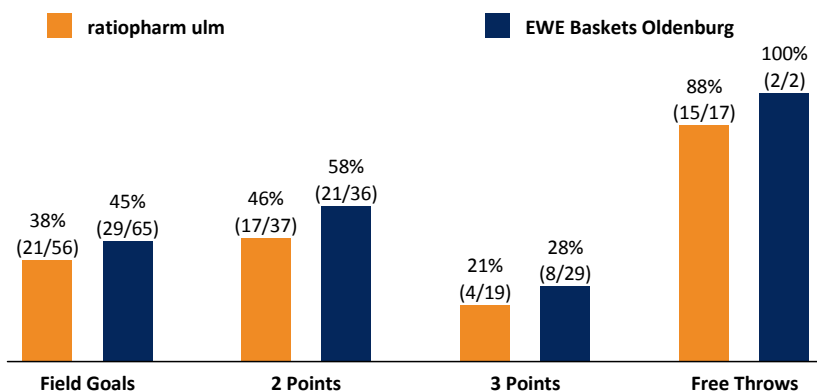

ratiopharm ulm

61 : 68 EWE Baskets Oldenburg

Referee: LOTTERMOSER Robert
Umpires: REITER Moritz / BITTNER Steve
Commissioner: DIETERICH Sascha

Attendance: 6.200
Ulm, ratiopharm arena, SA 27 MAI 2017, 17:00, Game-ID: 20507

Scoreboard table showing Q1, Q2, Q3, Q4 scores for ULM and OLD.

ULM - ratiopharm ulm (Coach: LEIBENATH Thorsten)

Main player statistics table for ULM, including columns for No., Name, Min, PTS, 2 Points, 3 Points, Field Goals, Free Throws, and various advanced stats.

OLD - EWE Baskets Oldenburg (Coach: DRIJENCIC Miladen)

Main player statistics table for OLD, including columns for No., Name, Min, PTS, 2 Points, 3 Points, Field Goals, Free Throws, and various advanced stats.

Summary table comparing ULM and OLD on various metrics like Rebounds, Assists, Fouls, Turnovers, Steals, etc.

EASYS-CREDIT-BBL.DE

Alle offiziellen Statistiken der easyCredit BBL, Daten, Rekorde uvm.!

EASYS-CREDIT BBL-APPS

News, Stats, Tabelle, Spielplan und vieles mehr, immer dabei! Kostenfrei für iOS und Android

TELEKOMBASKETBALL.DE

Keinen Korb mehr verpassen - Alle Spiele der easyCredit BBL LIVE und in HD! Erleben sie jetzt das größte Basketball-Angebot Deutschlands zuhause und mobil! www.telekombasketball.de

LEGEND table defining abbreviations for Captain, Plus-Minus-Rating, Assists, Blocked Shots, Did Not Play, Defensive Rebounds, etc.