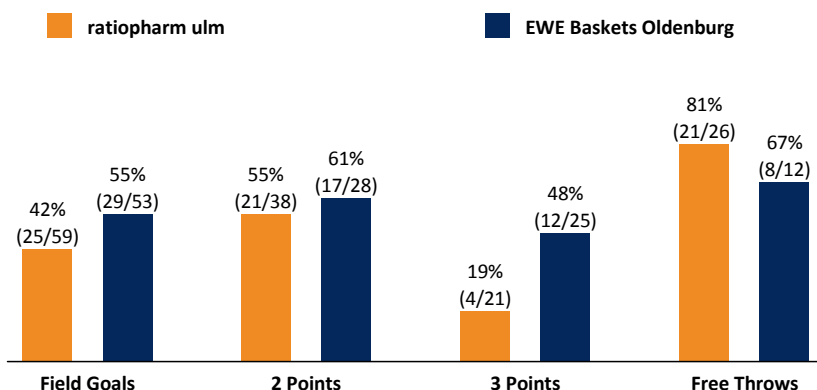

ratiopharm ulm

75 : 78 EWE Baskets Oldenburg

Referee: LOTTERMOSER Robert
Umpires: REITER Moritz / KOVACEVIC Nesa
Commissioner: SLEDZ Uli

Attendance: 6.200
Ulm, ratiopharm arena, DO 1 JUN 2017, 19:00, Game-ID: 20511

Summary table showing scores for Q1, Q2, Q3, and Q4 for ULM and OLD.

ULM - ratiopharm ulm (Coach: LEIBENATH Thorsten)

Main player statistics table for ULM, including columns for No., Name, Min, PTS, 2 Points, 3 Points, Field Goals, Free Throws, and various rebound/steal metrics.

OLD - EWE Baskets Oldenburg (Coach: DRIJENCIC Mladen)

Main player statistics table for OLD, including columns for No., Name, Min, PTS, 2 Points, 3 Points, Field Goals, Free Throws, and various rebound/steal metrics.

Summary table comparing ULM and OLD on various metrics like Rebounds, Assists, Fouls, Turnovers, Steals, Points in the Paint, Second Chance Points, Fast Break Points, Biggest Lead, Biggest Scoring Run, Lead Changes, and Times Tied.

EASYS-CREDIT-BBL.DE

Alle offiziellen Statistiken der easyCredit BBL, Daten, Rekorde uvm.!

EASYS-CREDIT BBL-APPS

News, Stats, Tabelle, Spielplan und vieles mehr, immer dabei! Kostenfrei für iOS und Android

TELEKOMBASKETBALL.DE

Keinen Korb mehr verpassen - Alle Spiele der easyCredit BBL LIVE und in HD! Erleben sie jetzt das größte Basketball-Angebot Deutschlands zuhause und mobil! www.telekombasketball.de

LEGEND table defining abbreviations for (C), CAPTAIN, +/-, EFF, PTS, FD, Qx, AS, Min, SB, BS, OR, ST, DNP, OTx, TO, DR, PF, TOT.