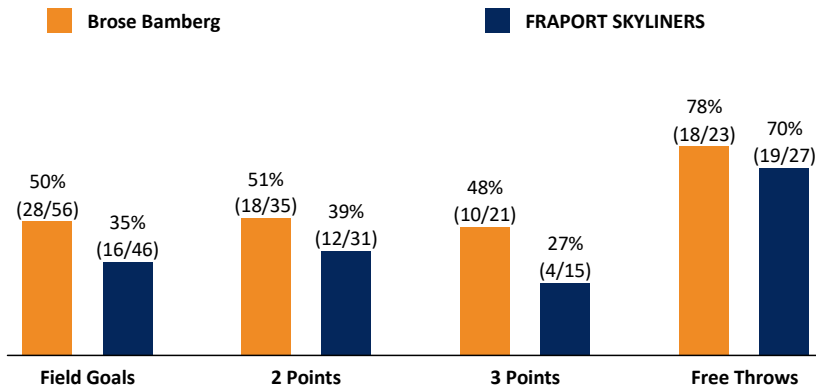

Brose Bamberg

84 : 55

FRAPORT SKYLINERS

Referee: RODRIGUEZ Toni
Umpires: GROLL Julian / HEGEMANN Jens
Commissioner: DIETERICH Sascha

Bamberg, BROSE ARENA, FR 23 SEP 2016, 19:00, Game-ID: 19549

Scoreboard table showing Q1, Q2, Q3, Q4 scores for BAM and FRA.

BAM - Brose Bamberg (Coach: TRINCHIERI Andrea)

Main player statistics table for Brose Bamberg including columns for No., Name, Min, PTS, 2 Points, 3 Points, Field Goals, Free Throws, OR, DR, TOT, AS, ST, TO, BS, SB, PF, FD, EFF, +/-.

FRA - FRAPORT SKYLINERS (Coach: PERWAS Klaus)

Main player statistics table for Fraport Skyliners including columns for No., Name, Min, PTS, 2 Points, 3 Points, Field Goals, Free Throws, OR, DR, TOT, AS, ST, TO, BS, SB, PF, FD, EFF, +/-.

Summary statistics table comparing BAM and FRA across various metrics like Rebounds, Assists, Fouls, Turnovers, Steals, etc.

EASycRedit-BBL.DE

Alle offiziellen Statistiken der easyCredit BBL, Daten, Rekorde uvm.!

EASycRedit BBL-APPS

News, Stats, Tabelle, Spielplan und vieles mehr, immer dabei! Kostenfrei für iOS und Android

TELEKOMBASKETBALL.DE

Keinen Korb mehr verpassen - Alle Spiele der easyCredit BBL LIVE und in HD! Erleben sie jetzt das größte Basketball-Angebot Deutschlands zuhause und mobil! www.telekombasketball.de

LEGEND table defining abbreviations for various statistics like Captain, Plus-Minus-Rating, Assists, Blocked Shots, Did Not Played, Defensive Rebounds, etc.