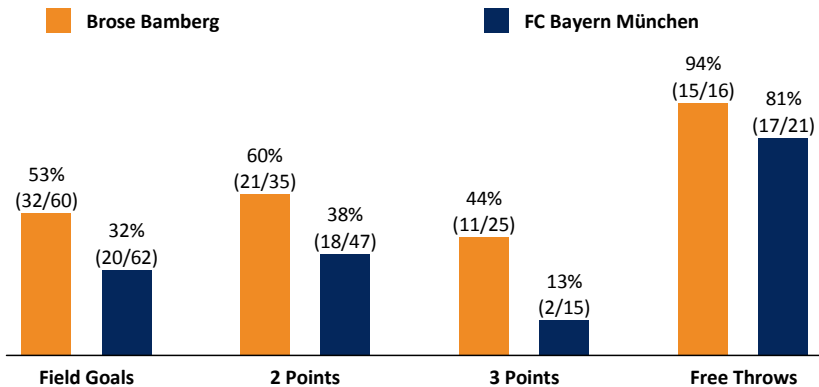

Brose Bamberg

90 : 59

FC Bayern München

Referee: LOTTERMOSER Robert
Umpires: FRITZ Clemens / MADINGER Christoph
Commissioner: DIETERICH Sascha

Attendance: 6.580
Bamberg, BROSE ARENA, SO 6 NOV 2016, 20:30, Game-ID: 19619

Scoreboard table showing Q1, Q2, Q3, Q4 scores for BAM and FCB.

BAM - Brose Bamberg (Coach: TRINCHIERI Andrea)

Main player statistics table for Brose Bamberg including columns for No., Name, Min, PTS, 2 Points, 3 Points, Field Goals, Free Throws, OR, DR, TOT, AS, ST, TO, BS, SB, PF, FD, EFF, +/-.

FCB - FC Bayern München (Coach: DJORDJEVIC Aleksandar)

Main player statistics table for FC Bayern München including columns for No., Name, Min, PTS, 2 Points, 3 Points, Field Goals, Free Throws, OR, DR, TOT, AS, ST, TO, BS, SB, PF, FD, EFF, +/-.

Summary comparison table between BAM and FCB for various statistics like Rebounds, Assists, Fouls, etc.

EASycREDIT-BBL.DE - Alle offiziellen Statistiken der easyCredit BBL, Daten, Rekorde uvm.!

EASycREDIT BBL-APPS - News, Stats, Tabelle, Spielplan und vieles mehr, immer dabei! Kostenfrei für iOS und Android

TELEKOMBASKETBALL.DE - Keinen Korb mehr verpassen - Alle Spiele der easyCredit BBL LIVE und in HD! Erleben sie jetzt das größte Basketball-Angebot Deutschlands zuhause und mobil!

LEGEND (C) Captain, +/- Plus-Minus-Rating, AS Assists, BS Blocked Shots, DNP Did Not Played, DR Defensive Rebounds, EFF Efficiency, FD Fouls Drawn, Min Minutes Played, OR Offensive Rebounds, OTx Overtime, PF Fouls, PTS Points, Qx Quarter Time, SB Shots Blocked, ST Steals, TOT Total Rebounds