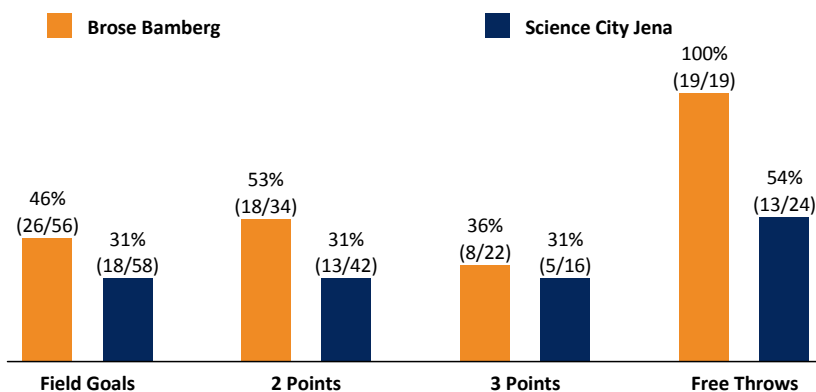

Brose Bamberg

79 : 54

Science City Jena

Referee: LOTTERMOSER Robert
Umpires: KOVACEVIC Nebojsa / GROLL Julian
Commissioner: LAUPRECHT Claus

Attendance: 6.580
Bamberg, BROSE ARENA, SO 4 DEZ 2016, 18:00, Game-ID: 19656

Scoreboard table showing Q1, Q2, Q3, Q4 scores for BAM and JEN.

BAM - Brose Bamberg (Coach: TRINCHIERI Andrea)

Main player statistics table for BAM, including columns for No., Name, Min, PTS, 2 Points, 3 Points, Field Goals, Free Throws, OR, DR, TOT, AS, ST, TO, BS, SB, PF, FD, EFF, +/-.

JEN - Science City Jena (Coach: HARMSEN Björn)

Main player statistics table for JEN, including columns for No., Name, Min, PTS, 2 Points, 3 Points, Field Goals, Free Throws, OR, DR, TOT, AS, ST, TO, BS, SB, PF, FD, EFF, +/-.

Summary statistics table comparing BAM and JEN across various metrics like Rebounds, Assists, Fouls, Turnovers, Steals, etc.

EASYS-CREDIT-BBL.DE

Alle offiziellen Statistiken der easyCredit BBL, Daten, Rekorde uvm.!

EASYS-CREDIT BBL-APPS

News, Stats, Tabelle, Spielplan und vieles mehr, immer dabei! Kostenfrei für iOS und Android

TELEKOMBASKETBALL.DE

Keinen Korb mehr verpassen - Alle Spiele der easyCredit BBL LIVE und in HD! Erleben sie jetzt das größte Basketball-Angebot Deutschlands zuhause und mobil! www.telekombasketball.de

LEGEND table defining abbreviations for various statistics like Captain, Plus-Minus-Rating, Assists, Blocked Shots, etc.