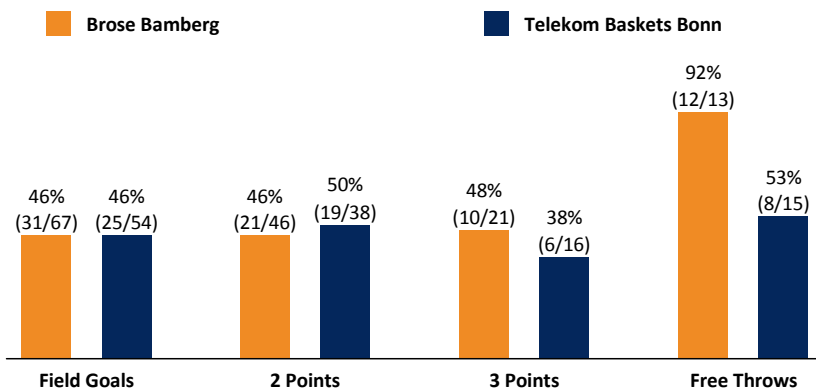

Brose Bamberg

84 : 64

Telekom Baskets Bonn

Referee: KRAUSE Oliver
Umpires: NEUBECKER Steffen / STREIT Enrico
Commissioner: GINTSCHEL Dr. Winfried

Attendance: 6.480
Bamberg, BROSE ARENA, SA 17 DEZ 2016, 20:30, Game-ID: 19667

Scoreboard table showing Q1, Q2, Q3, Q4 scores for BAM and BON.

BAM - Brose Bamberg (Coach: TRINCHIERI Andrea)

Main player statistics table for Brose Bamberg including columns for No., Name, Min, PTS, 2 Points, 3 Points, Field Goals, Free Throws, OR, DR, TOT, AS, ST, TO, BS, SB, PF, FD, EFF, +/-.

BON - Telekom Baskets Bonn (Coach: KRUNIC Predrag)

Main player statistics table for Telekom Baskets Bonn including columns for No., Name, Min, PTS, 2 Points, 3 Points, Field Goals, Free Throws, OR, DR, TOT, AS, ST, TO, BS, SB, PF, FD, EFF, +/-.

Summary statistics table comparing BAM and BON across various metrics like Rebounds, Assists, Fouls, etc.

EASycREDIT-BBL.DE

Alle offiziellen Statistiken der easyCredit BBL, Daten, Rekorde uvm.!

EASycREDIT BBL-APPS

News, Stats, Tabelle, Spielplan und vieles mehr, immer dabei! Kostenfrei für iOS und Android

TELEKOMBASKETBALL.DE

Keinen Korb mehr verpassen - Alle Spiele der easyCredit BBL LIVE und in HD! Erleben sie jetzt das größte Basketball-Angebot Deutschlands zuhause und mobil! www.telekombasketball.de

LEGEND table defining abbreviations for (C), CAPTAIN, +/-, EFF, PTS, AS, MIN, SB, BS, OR, ST, DNP, OTx, TO, DR, PF, TOT.