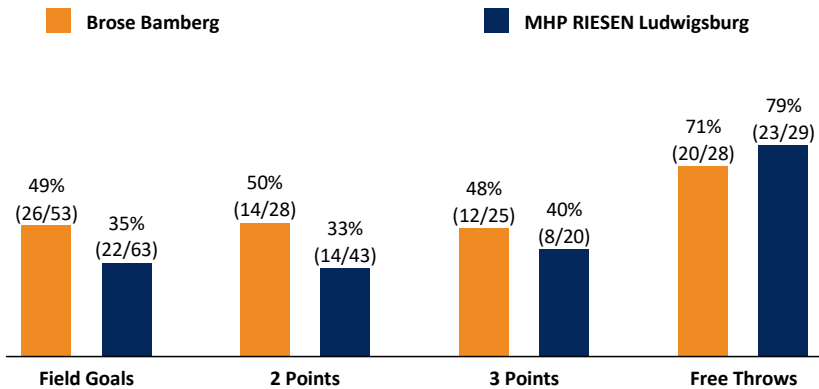

Brose Bamberg

84 : 75 MHP RIESEN Ludwigsburg

Referee: PANTHER Anne
Umpires: BITTNER Steve / REITER Jonas
Commissioner: GINTSCHEL Winfried

Attendance: 6.150
Bamberg, BROSE ARENA, MI 15 FEB 2017, 20:30, Game-ID: 19719

Scoreboard table showing Q1, Q2, Q3, Q4 scores for BAM and LUD.

BAM - Brose Bamberg (Coach: TRINCHIERI Andrea)

Main player statistics table for BAM, including columns for No., Name, Min, PTS, 2 Points, 3 Points, Field Goals, Free Throws, OR, DR, TOT, AS, ST, TO, BS, SB, PF, FD, EFF, +/-.

LUD - MHP RIESEN Ludwigsburg (Coach: PATRICK John)

Main player statistics table for LUD, including columns for No., Name, Min, PTS, 2 Points, 3 Points, Field Goals, Free Throws, OR, DR, TOT, AS, ST, TO, BS, SB, PF, FD, EFF, +/-.

Summary statistics table comparing BAM and LUD across various metrics like Rebounds, Assists, Fouls, etc.

EASycREDIT-BBL.DE

Alle offiziellen Statistiken der easyCredit BBL, Daten, Rekorde uvm.!

EASycREDIT BBL-APPS

News, Stats, Tabelle, Spielplan und vieles mehr, immer dabei! Kostenfrei für iOS und Android

TELEKOMBASKETBALL.DE

Keinen Korb mehr verpassen - Alle Spiele der easyCredit BBL LIVE und in HD! Erleben sie jetzt das größte Basketball-Angebot Deutschlands zuhause und mobil! www.telekombasketball.de

LEGEND (C) Captain, +/- Plus-Minus-Rating, AS Assists, BS Blocked Shots, DNP Did Not Play, DR Defensive Rebounds, EFF Efficiency, FD Fouls Drawn, Min Minutes Played, OR Offensive Rebounds, OTx Overtime, PF Fouls, PTS Points, Qx Quarter Time, SB Shots Blocked, ST Steals, TOT Total Rebounds