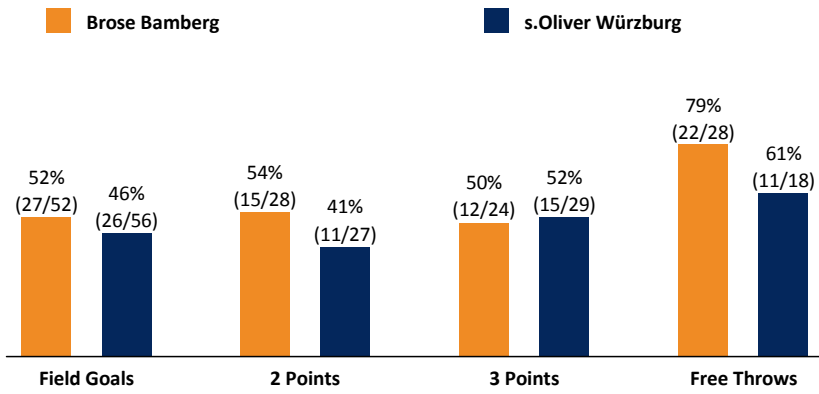

WUE - s.Oliver Würzburg (Coach: BAUERMANN Dirk)

No.	Name	Min	PTS	2 Points	3 Points	Field Goals	Free Throws	OR	DR	TOT	AS	ST	TO	BS	SB	PF	FD	EFF	+/-	
15	ULMER Lamonte	28:10	12	0/3 (0%)	4/7 (57%)	4/10 (40%)			4	4	1	1	2		1	2		10	-8	
13	ODUM Jake	26:49	14	2/4 (50%)	2/5 (40%)	4/9 (44%)	4/6 (67%)	1	1	2	1	1	1		1	3	5	10	-10	
7	SHAKUR Mustafa	25:56	7	1/4 (25%)	1/4 (25%)	2/8 (25%)	2/4 (50%)	1	1	2	3	1	2		1	1	2	3	-5	
11	LONCAR Kresimir	20:33	14	3/4 (75%)	2/4 (50%)	5/8 (63%)	2/2 (100%)	1	1	2	1	1	4			4	3	11	-7	
33	POWELL Marshawn	13:49	2	1/3 (33%)	0/1 (0%)	1/4 (25%)		2		2	1		1	1	2	2		2	-21	
9	STUCKEY Maurice	26:41	18	0/1 (0%)	6/8 (75%)	6/9 (67%)		2	4	6	1		2		1	2	1	20	-4	
1	COBBINS Michael	22:00	7	2/5 (40%)		2/5 (40%)	3/6 (50%)	2	4	6			2	1		2	4	6	-1	
21	LANE Brendan	21:05	4	2/3 (67%)		2/3 (67%)		1		1	3	1	1			5		7	7	
34	HOFFMANN Felix	7:15	0						1	1								1	3	
10	BETZ Sebastian	4:45	0						2	2						1		2	-6	
6	UGRAI Maximilian	2:57	0										1			1		-1	2	
42	WANK Lukas	DNP																		
Team / Coach								2	2	4			1							
Totals			200:00	78	11/27 (41%)	15/29 (52%)	26/56 (46%)	11/18 (61%)	12	20	32	11	5	17	2	6	23	15	74	-10

BAM	WUE
9 / 22 / 31	12 / 20 / 32
18	11
15	23
23	15
13	17
8	5
24	18
18	16
12	14
21 (49:28)	0 (2:2)
12-0 (19:7)	6-0 (49:34)
	Lead Changes: 0
	Times Tied: 3

EASYS-CREDIT-BBL.DE

Alle offiziellen Statistiken der easyCredit BBL, Daten, Rekorde uvm.!

EASYS-CREDIT BBL-APPS

News, Stats, Tabelle, Spielplan und vieles mehr, immer dabei! Kostenfrei für iOS und Android

TELEKOMBASKETBALL.DE

Keinen Korb mehr verpassen - Alle Spiele der easyCredit BBL LIVE und in HD! Erleben sie jetzt das größte Basketball-Angebot Deutschlands zuhause und mobil! www.telekombasketball.de

LEGEND

(C) Captain	+/- Plus-Minus-Rating	AS Assists	BS Blocked Shots	DNP Did Not Play	DR Defensive Rebounds
EFF Efficiency	FD Fouls Drawn	Min Minutes Played	OR Offensive Rebounds	OtX Overtime	PF Fouls
PTS Points	Qx Quarter Time	SB Shots Blocked	ST Steals	TO Turnovers	TOT Total Rebounds