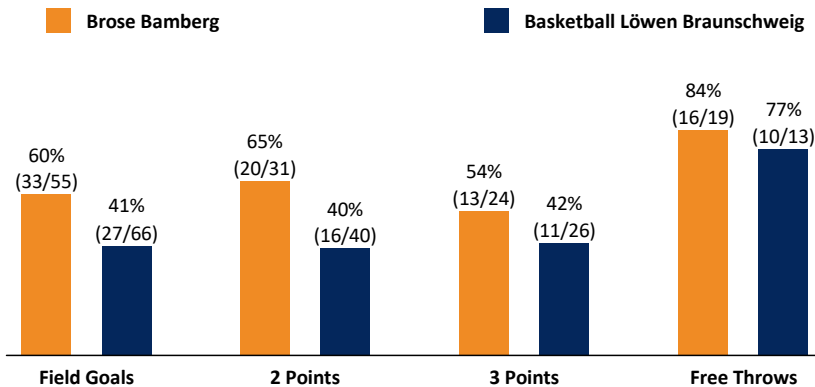

Brose Bamberg

95 : 75

Basketball Löwen Braunschweig

Referee: LOTTERMOSER Robert
Umpires: FRITZ Clemens / KRÜPER Moritz
Commissioner: DIETERICH Sascha

Attendance: 6.150
Bamberg, BROSE ARENA, MO 27 FEB 2017, 19:00, Game-ID: 19755

Scoreboard table showing Q1, Q2, Q3, Q4 scores for BAM and BRA.

BAM - Brose Bamberg (Coach: TRINCHIERI Andrea)

Main player statistics table for BAM, including columns for No., Name, Min, PTS, 2 Points, 3 Points, Field Goals, Free Throws, OR, DR, TOT, AS, ST, TO, BS, SB, PF, FD, EFF, +/-.

BRA - Basketball Löwen Braunschweig (Coach: MENZ Frank)

Main player statistics table for BRA, including columns for No., Name, Min, PTS, 2 Points, 3 Points, Field Goals, Free Throws, OR, DR, TOT, AS, ST, TO, BS, SB, PF, FD, EFF, +/-.

Summary table comparing BAM and BRA on various metrics like Rebounds, Assists, Fouls, Turnovers, Steals, Points in the Paint, etc.

EASYCREDIT-BBL.DE

Alle offiziellen Statistiken der easyCredit BBL, Daten, Rekorde uvm.!

EASYCREDIT BBL-APPS

News, Stats, Tabelle, Spielplan und vieles mehr, immer dabei! Kostenfrei für iOS und Android

TELEKOMBASKETBALL.DE

Keinen Korb mehr verpassen - Alle Spiele der easyCredit BBL LIVE und in HD! Erleben sie jetzt das größte Basketball-Angebot Deutschlands zuhause und mobil! www.telekombasketball.de

LEGEND (C) Captain +/- Plus-Minus-Rating AS Assists BS Blocked Shots DNP Did Not Play DR Defensive Rebounds
EFF Efficiency FD Fouls Drawn Min Minutes Played OR Offensive Rebounds OTx Overtime PF Fouls
PTS Points Qx Quarter Time SB Shots Blocked ST Steals TO Turnovers TOT Total Rebounds