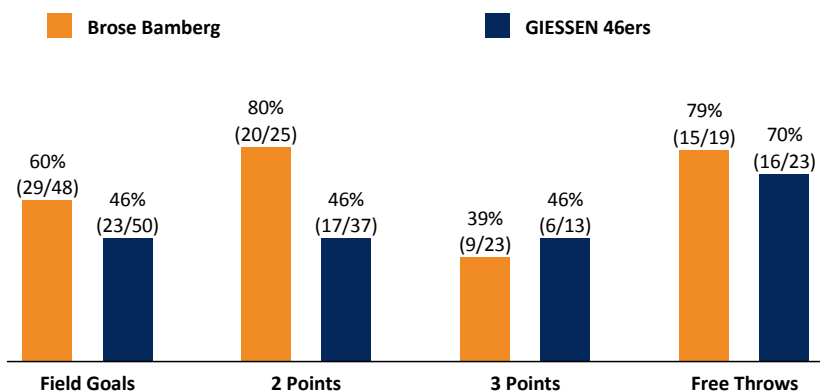

Brose Bamberg

82 : 68

GIESSEN 46ers

Referee: LOTTERMOSER Robert
Umpires: KOVACEVIC Nesa / MUTAPCIC Armin
Commissioner: UNGER Jürgen

Attendance: 6.150
Bamberg, BROSE ARENA, MO 6 MRZ 2017, 20:30, Game-ID: 19764

Summary table showing scores by quarter (Q1-Q4) for BAM and GIE.

BAM - Brose Bamberg (Coach: TRINCHIERI Andrea)

Main player statistics table for Brose Bamberg, including columns for No., Name, Min, PTS, 2 Points, 3 Points, Field Goals, Free Throws, and various rebound/steal metrics.

GIE - GIESSEN 46ers (Coach: WUCHERER Denis)

Main player statistics table for Giessen 46ers, including columns for No., Name, Min, PTS, 2 Points, 3 Points, Field Goals, Free Throws, and various rebound/steal metrics.

Summary table comparing BAM and GIE on various performance metrics such as Rebounds, Assists, Fouls, Turnovers, and Steals.

EASycREDIT-BBL.DE

Alle offiziellen Statistiken der easyCredit BBL, Daten, Rekorde uvm.!

EASycREDIT BBL-APPS

News, Stats, Tabelle, Spielplan und vieles mehr, immer dabei! Kostenfrei für iOS und Android

TELEKOMBASKETBALL.DE

Keinen Korb mehr verpassen - Alle Spiele der easyCredit BBL LIVE und in HD! Erleben sie jetzt das größte Basketball-Angebot Deutschlands zuhause und mobil! www.telekombasketball.de

LEGEND table defining abbreviations for various basketball statistics and player roles.