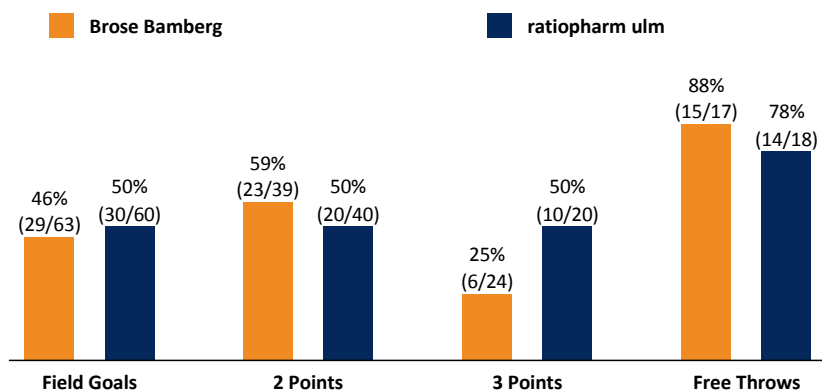

Brose Bamberg

79 : 84

ratiopharm ulm

Referee: LOTTERMOSER Robert
Umpires: RODRIGUEZ Toni / SIMONOW Konstantin
Commissioner: SLEDZ Uli

Attendance: 6.150
Bamberg, BROSE ARENA, SO 26 MRZ 2017, 20:15, Game-ID: 19790

Scoreboard table showing Q1, Q2, Q3, Q4 scores for BAM and ULM.

BAM - Brose Bamberg (Coach: TRINCHIERI Andrea)

Main player statistics table for Brose Bamberg including columns for No., Name, Min, PTS, 2 Points, 3 Points, Field Goals, Free Throws, OR, DR, TOT, AS, ST, TO, BS, SB, PF, FD, EFF, +/-.

ULM - ratiopharm ulm (Coach: LEIBENATH Thorsten)

Main player statistics table for ratiopharm ulm including columns for No., Name, Min, PTS, 2 Points, 3 Points, Field Goals, Free Throws, OR, DR, TOT, AS, ST, TO, BS, SB, PF, FD, EFF, +/-.

Summary table comparing BAM and ULM across various statistical categories like Rebounds, Assists, Fouls, etc.

EASycREDIT-BBL.DE

Alle offiziellen Statistiken der easyCredit BBL, Daten, Rekorde uvm.!

EASycREDIT BBL-APPS

News, Stats, Tabelle, Spielplan und vieles mehr, immer dabei! Kostenfrei für iOS und Android

TELEKOMBASKETBALL.DE

Keinen Korb mehr verpassen - Alle Spiele der easyCredit BBL LIVE und in HD! Erleben sie jetzt das größte Basketball-Angebot Deutschlands zuhause und mobil! www.telekombasketball.de

LEGEND table defining abbreviations for (C), CAPTAIN, +/-, EFF, PTS, AS, Min, SB, BS, OR, ST, DNP, OTx, TO, DR, PF, TOT.