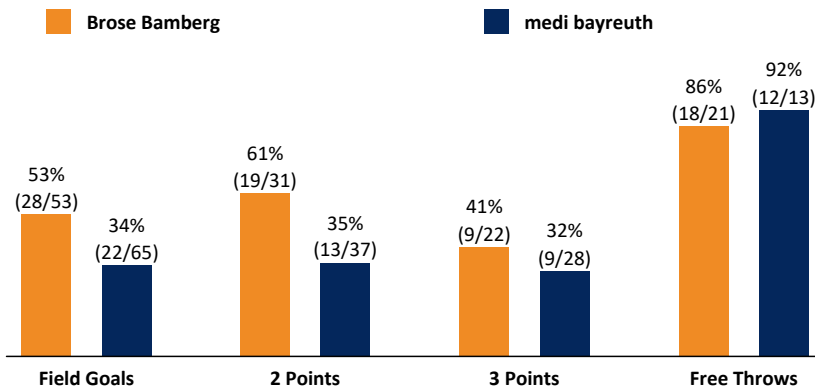

Brose Bamberg

83 : 65

medi bayreuth

Referee: BARTH Benjamin
Umpires: KOVACEVIC Nesa / KINDERVATER Max
Commissioner: GINTSCHEL Winfried

Bamberg, BROSE ARENA, SO 9 APR 2017, 18:00, Game-ID: 19809

Scoreboard table showing Q1, Q2, Q3, Q4 scores for BAM and BAY.

BAM - Brose Bamberg (Coach: TRINCHIERI Andrea)

Main player statistics table for BAM, including columns for No., Name, Min, PTS, 2 Points, 3 Points, Field Goals, Free Throws, and various rebound/steal metrics.

BAY - medi bayreuth (Coach: KORNER Raoul)

Main player statistics table for BAY, including columns for No., Name, Min, PTS, 2 Points, 3 Points, Field Goals, Free Throws, and various rebound/steal metrics.

Summary statistics table comparing BAM and BAY on metrics like Rebounds, Assists, Fouls, Turnovers, Steals, Points in the Paint, etc.

EASycREDIT-BBL.DE

Alle offiziellen Statistiken der easyCredit BBL, Daten, Rekorde uvm.!

EASycREDIT BBL-APPS

News, Stats, Tabelle, Spielplan und vieles mehr, immer dabei! Kostenfrei für iOS und Android

TELEKOMBASKETBALL.DE

Keinen Korb mehr verpassen - Alle Spiele der easyCredit BBL LIVE und in HD! Erleben sie jetzt das größte Basketball-Angebot Deutschlands zuhause und mobil! www.telekombasketball.de

LEGEND table defining abbreviations for various statistics like Captain, Plus-Minus-Rating, Assists, Blocked Shots, etc.