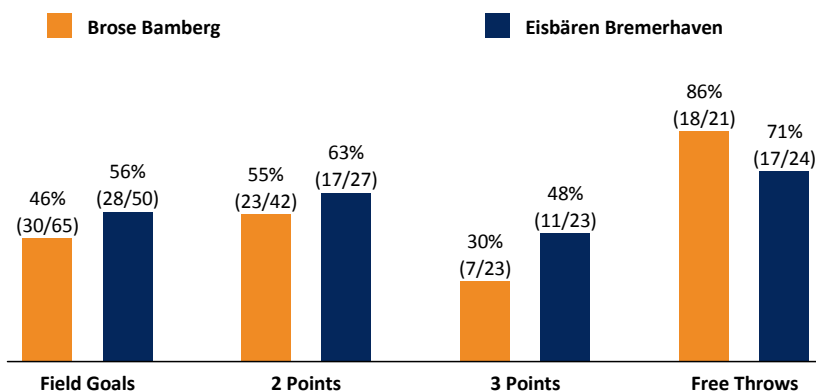

BRE - Eisbären Bremerhaven (Coach: MACHOWSKI Sebastian)

No.	Name	Min	PTS	2 Points	3 Points	Field Goals	Free Throws	OR	DR	TOT	AS	ST	TO	BS	SB	PF	FD	EFF	+/-	
10	HULLS Jordan	30:46	14	1/1 (100%)	4/6 (67%)	5/7 (71%)			1	1	2	1	1			3	1	15	-1	
13	DIGGS Quincy	29:11	20	4/4 (100%)	2/3 (67%)	6/7 (86%)	6/8 (75%)				2	1	2			2	6	18	-15	
14	ELLIOTT Ivan	26:37	9	3/5 (60%)	1/2 (50%)	4/7 (57%)		3	2	5	1	2	1	1	1	2	2	14	-5	
3	ANDERSON Karvel	19:00	10	2/4 (50%)	2/4 (50%)	4/8 (50%)			2	2	1		1		1	3	3	8	-4	
20	AUSTIN Waverly	15:19	6	2/5 (40%)		2/5 (40%)	2/2 (100%)	1	1	1			2	1	1	4	1	3	-12	
21	KAMP Harper	18:39	13	2/3 (67%)	1/2 (50%)	3/5 (60%)	6/10 (60%)		1	1	2		3			4	7	7	7	
32	ALEKSANDROV Nemanja	17:39	0		0/1 (0%)	0/1 (0%)			2	2	2		1			1		2	8	
9	BLECK Fabian	16:41	2	1/2 (50%)	0/2 (0%)	1/4 (25%)			4	4		1	1	1	1	1		4	-4	
18	WENDT Lars	11:52	6	1/2 (50%)	1/1 (100%)	2/3 (67%)	1/2 (50%)				2	1				3	1	7	13	
30	BREMBLY David	11:33	2		0/2 (0%)	0/2 (0%)	2/2 (100%)		1	1		1				1	1	2	-2	
7	BREITLAUCH Adrian	2:43	2	1/1 (100%)		1/1 (100%)										1		2	10	
4	SCHMITT Sebastian	DNP																		
Team / Coach								1	1	2										
Totals			200:00	84	17/27 (63%)	11/23 (48%)	28/50 (56%)	17/24 (71%)	4	15	19	12	7	12	3	4	25	22	84	-1

BAM	BRE
19 / 20 / 39	4 / 15 / 19
17	12
22	25
25	22
15	12
3	7
36	20
19	6
10	16
8 (10:2)	12 (46:58)
10-0 (62:64)	8-0 (38:45)
Lead Changes: 10	
Times Tied: 11	

EASYS-CREDIT-BBL.DE

Alle offiziellen Statistiken der easyCredit BBL, Daten, Rekorde uvm.!

EASYS-CREDIT BBL-APPS

News, Stats, Tabelle, Spielplan und vieles mehr, immer dabei! Kostenfrei für iOS und Android

TELEKOMBASKETBALL.DE

Keinen Korb mehr verpassen - Alle Spiele der easyCredit BBL LIVE und in HD! Erleben sie jetzt das größte Basketball-Angebot Deutschlands zuhause und mobil! www.telekombasketball.de

LEGEND
(C) Captain   +/- Plus-Minus-Rating   AS Assists   BS Blocked Shots   DNP Did Not Play   DR Defensive Rebounds
EFF Efficiency   FD Fouls Drawn   Min Minutes Played   OR Offensive Rebounds   OTx Overtime   PF Fouls
PTS Points   Qx Quarter Time   SB Shots Blocked   ST Steals   TO Turnovers   TOT Total Rebounds