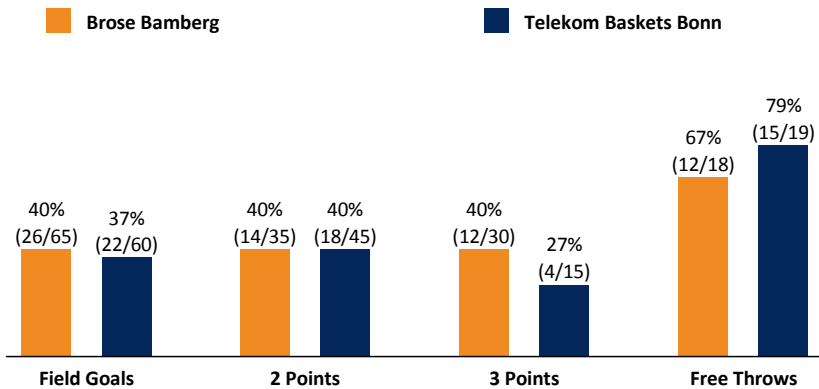

BON - Telekom Baskets Bonn (Coach: KRUNIC Predrag)

No.	Name	Min	PTS	2 Points	3 Points	Field Goals	Free Throws	OR	DR	TOT	AS	ST	TO	BS	SB	PF	FD	EFF	+/-
15	HORTON Kenneth	36:47	11	1/3 (33%)	3/9 (33%)	4/12 (33%)		1	11	12				1		2		16	-11
11	DILEO Anthony	32:45	8	3/7 (43%)	0/1 (0%)	3/8 (38%)	2/2 (100%)	2	2	4	5	3	1		1	3	3	14	-4
7	THOMPSON Ryan	30:27	15	6/13 (46%)	0/1 (0%)	6/14 (43%)	3/3 (100%)		2	2	2		1	1		3	7	11	-3
9	GAMBLE Julian	27:27	15	4/12 (33%)		4/12 (33%)	7/8 (88%)	4	1	5	2		2	1	4	1	8	12	-10
13	BARTOLO Yorman Polas	26:01	2	1/2 (50%)	0/1 (0%)	1/3 (33%)	0/1 (0%)	1	1	2	2	1	2		1	4	2	2	-11
4	SILINS Ojars	20:13	3		1/2 (50%)	1/2 (50%)		1	1	2			2	1		2	1	3	-7
6	BAROVIC Filip	12:53	9	3/5 (60%)		3/5 (60%)	3/5 (60%)		2	2		1				2	3	8	-6
10	SANDERS Jamarr	9:47	0	0/3 (0%)		0/3 (0%)		1	2	3	1	1				3		2	-8
12	KOCH Florian	3:40	0		0/1 (0%)	0/1 (0%)										1		-1	-5
8	RICHTER Johannes	DNP																	
Team / Coach								3	2	5			1			1			
Totals		200:00	63	18/45 (40%)	4/15 (27%)	22/60 (37%)	15/19 (79%)	13	24	37	12	6	9	4	6	22	24	71	-13

BAM	BON
18 / 25 / 43	13 / 24 / 37
15	12
24	22
21	24
11	9
4	6
24	28
20	3
5	5
13 (76:63)	8 (43:51)
9-0 (71:61)	11-0 (43:51)
Lead Changes: 2	
Times Tied: 4	

EASycREDIT-BBL.DE

Alle offiziellen Statistiken der easyCredit BBL, Daten, Rekorde uvm.!

EASycREDIT BBL-APPS

News, Stats, Tabelle, Spielplan und vieles mehr, immer dabei! Kostenfrei für iOS und Android

TELEKOMBASKETBALL.DE

Keinen Korb mehr verpassen - Alle Spiele der easyCredit BBL LIVE und in HD! Erleben sie jetzt das größte Basketball-Angebot Deutschlands zuhause und mobil! www.telekombasketball.de

LEGEND
(C) Captain   +/- Plus-Minus-Rating   AS Assists   BS Blocked Shots   DNP Did Not Play   DR Defensive Rebounds
EFF Efficiency   FD Fouls Drawn   Min Minutes Played   OR Offensive Rebounds   OTx Overtime   PF Fouls
PTS Points   Qx Quarter Time   SB Shots Blocked   ST Steals   TO Turnovers   TOT Total Rebounds