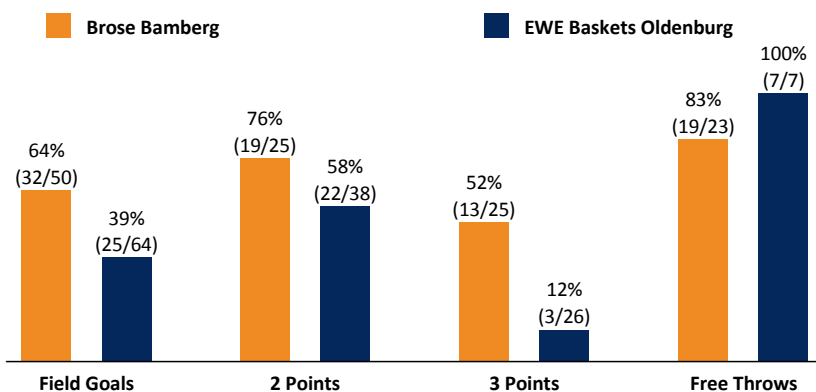

Brose Bamberg

96 : 60 EWE Baskets Oldenburg

Referee: RODRIGUEZ Toni
Umpires: REITER Moritz / BITTNER Steve
Commissioner: SLEDZ Uli

Attendance: 6.150
Bamberg, BROSE ARENA, SO 4 JUN 2017, 15:00, Game-ID: 20513

Scoreboard table showing Q1, Q2, Q3, Q4 scores for BAM and OLD.

BAM - Brose Bamberg (Coach: TRINCHIERI Andrea)

Main player statistics table for Brose Bamberg including columns for No., Name, Min, PTS, 2 Points, 3 Points, Field Goals, Free Throws, OR, DR, TOT, AS, ST, TO, BS, SB, PF, FD, EFF, +/-.

OLD - EWE Baskets Oldenburg (Coach: DRIJENCIC Miladen)

Main player statistics table for EWE Baskets Oldenburg including columns for No., Name, Min, PTS, 2 Points, 3 Points, Field Goals, Free Throws, OR, DR, TOT, AS, ST, TO, BS, SB, PF, FD, EFF, +/-.

Summary comparison table between BAM and OLD for various statistics like Rebounds, Assists, Fouls, Turnovers, Steals, Points in the Paint, Second Chance Points, Fast Break Points, Biggest Lead, Biggest Scoring Run, Lead Changes, and Times Tied.

EASycREDIT-BBL.DE

Alle offiziellen Statistiken der easyCredit BBL, Daten, Rekorde uvm.!

EASycREDIT BBL-APPS

News, Stats, Tabelle, Spielplan und vieles mehr, immer dabei! Kostenlos für iOS und Android

TELEKOMBASKETBALL.DE

Keinen Korb mehr verpassen - Alle Spiele der easyCredit BBL LIVE und in HD! Erleben sie jetzt das größte Basketball-Angebot Deutschlands zuhause und mobil! www.telekombasketball.de

LEGEND table defining abbreviations for (C), CAPTAIN, +/-, EFF, PTS, FD, Qx, AS, Min, SB, BS, OR, ST, DNP, OTx, TO, DR, PF, TOT.