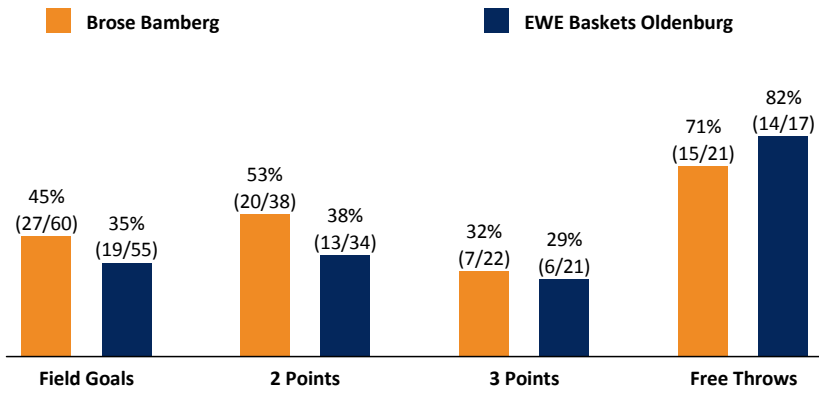

OLD - EWE Baskets Oldenburg (Coach: DRIJENCIC Miladen)

No.	Name	Min	PTS	2 Points	3 Points	Field Goals	Free Throws	OR	DR	TOT	AS	ST	TO	BS	SB	PF	FD	EFF	+/-
4	KRAMER Chris	34:28	10	2/5 (40%)	1/2 (50%)	3/7 (43%)	3/4 (75%)		4	4	4	3	2			3	5	14	-16
23	PAULDING Rickey	30:04	9	1/2 (50%)	1/3 (33%)	2/5 (40%)	4/4 (100%)		6	6	1		1			2	3	12	-18
10	MASSENAT Frantz	27:31	7	2/6 (33%)	0/4 (0%)	2/10 (20%)	3/4 (75%)	2	3	5	4	1	3			4	2	5	-2
41	QVALE Brian	26:18	12	4/11 (36%)	0/1 (0%)	4/12 (33%)	4/4 (100%)	1	4	5	1	1	1	1	1	1	3	11	-15
33	SCHWETHELM Philipp	17:14	6	0/1 (0%)	2/5 (40%)	2/6 (33%)			1	1					1	2	2	3	-13
22	MIHAILOVIC Vladimir	20:19	2	1/4 (25%)	0/1 (0%)	1/5 (20%)					1		1				1	-2	-16
12	DE ZEEUW Maxime	20:02	5	1/1 (100%)	1/2 (50%)	2/3 (67%)			3	3			1			4	1	6	4
21	LOCKHART Dominic	7:38	0		0/1 (0%)	0/1 (0%)			5	5	1			1				6	-2
5	KRAMER Dennis	5:17	4	2/3 (67%)		2/3 (67%)	0/1 (0%)						1			4	1	1	1
31	FREESE Jannik	5:16	0	0/1 (0%)		0/1 (0%)			1	1			1					-1	-3
7	WIMBERG Jan Niklas	3:00	3		1/1 (100%)	1/1 (100%)		1		1	1							5	-2
20	MÄDRICH Dirk	2:53	0		0/1 (0%)	0/1 (0%)			1	1						2		0	-8
Team / Coach								2	2	4									
Totals		200:00	58	13/34 (38%)	6/21 (29%)	19/55 (35%)	14/17 (82%)	6	30	36	13	5	11	2	2	22	18	64	-18

BAM	OLD
7 / 32 / 39	6 / 30 / 36
13	13
18	22
22	18
6	11
6	5
26	26
9	8
8	7
19 (73:54)	2 (0:2)
15-0 (64:49)	5-0 (6:7)
	Lead Changes: 9
	Times Tied: 8

EASycREDIT-BBL.DE
Alle offiziellen Statistiken der easyCredit BBL, Daten, Rekorde uvm.!

EASycREDIT BBL-APPS
News, Stats, Tabelle, Spielplan und vieles mehr, immer dabei! Kostenfrei für iOS und Android

TELEKOMBASKETBALL.DE
Keinen Korb mehr verpassen - Alle Spiele der easyCredit BBL LIVE und in HD! Erleben sie jetzt das größte Basketball-Angebot Deutschlands zuhause und mobil! www.telekombasketball.de