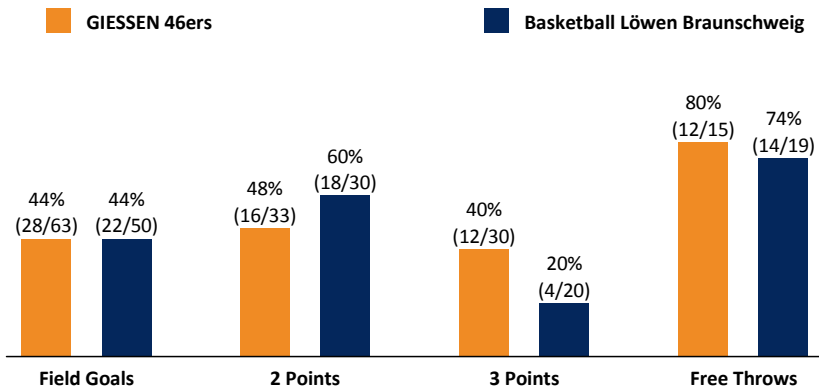

GIESSEN 46ers

80 : 62

Basketball Löwen Braunschweig

Referee: KOVACEVIC Neja
Umpires: MADINGER Christoph / BEJAOUI Dominik
Commissioner: GINSCHEL Winfried

Attendance: 3.116
Gießen, Sporthalle Gießen-Ost, SO 2 OKT 2016, 18:00, Game-ID: 19570

Scoreboard table showing quarter scores (Q1-Q4) for GIE and BRA.

GIE - GIESSEN 46ers (Coach: WUCHERER Denis)

Main player statistics table for GIESSEN 46ers including columns for No., Name, Min, PTS, 2 Points, 3 Points, Field Goals, Free Throws, and various rebound/steal metrics.

BRA - Basketball Löwen Braunschweig (Coach: MENZ Frank)

Main player statistics table for Basketball Löwen Braunschweig including columns for No., Name, Min, PTS, 2 Points, 3 Points, Field Goals, Free Throws, and various rebound/steal metrics.

Summary table comparing GIE and BRA across various statistical categories such as Rebounds, Assists, Fouls Drawn, Turnovers, Steals, Points in the Paint, Second Chance Points, Fast Break Points, Biggest Lead, Biggest Scoring Run, Lead Changes, and Times Tied.

Advertisement banner for EASYCREDIT-BBL.DE, EASYCREDIT-BBL-APPS, Licher, LOTTO Hessen, ROVEMA, Sparkasse Gießen, SWG, and Volksbank Mittelhessen.

LEGEND (C) Captain, +/- Plus-Minus-Rating, AS Assists, BS Blocked Shots, DNP Did Not Played, DR Defensive Rebounds, EFF Efficiency, FD Fouls Drawn, Min Minutes Played, OR Offensive Rebounds, OTx Overtime, PF Fouls, PTS Points, Qx Quarter Time, SB Shots Blocked, ST Steals, TO Turnovers, TOT Total Rebounds