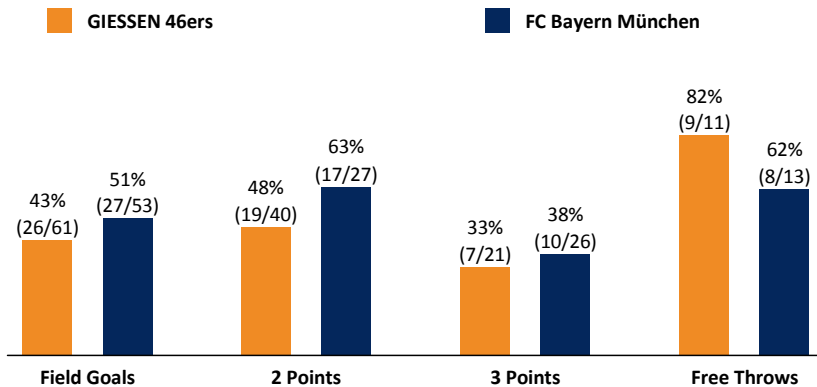

GIESSEN 46ers

68 : 72

FC Bayern München

Referee: LOTTERMOSER Robert
Umpires: PANTHER Anne / FRISCHMUTH Sven
Commissioner: EICHHORN Christian

Attendance: 3.412
Gießen, Sporthalle Gießen-Ost, SA 8 OKT 2016, 20:30, Game-ID: 19580

Summary table showing scores for GIE and FCB across quarters Q1, Q2, Q3, and Q4.

GIE - GIESSEN 46ers (Coach: WUCHERER Denis)

Main statistics table for GIESSEN 46ers, listing player names, minutes, points, and various performance metrics.

FCB - FC Bayern München (Coach: DJORDJEVIC Aleksandar)

Main statistics table for FC Bayern München, listing player names, minutes, points, and various performance metrics.

Summary table comparing GIE and FCB on various statistical categories such as Rebounds, Assists, Fouls, and Steals.

EASycREDIT-BBL.DE
Alle offiziellen Statistiken der easyCredit BBL, historische Daten, Rekorde uvm.!

EASycREDIT-BBL-APPS
News, Stats, Tabelle, Spielplan und vieles mehr, immer dabei! Kostenfrei für iOS und Android.

LEGEND
(C) Captain +/- Plus-Minus-Rating AS Assists BS Blocked Shots DNP Did Not Played DR Defensive Rebounds
EFF Efficiency FD Fouls Drawn Min Minutes Played OR Offensive Rebounds OTx Overtime PF Fouls
PTS Points Qx Quarter Time SB Shots Blocked ST Steals TO Turnovers TOT Total Rebounds