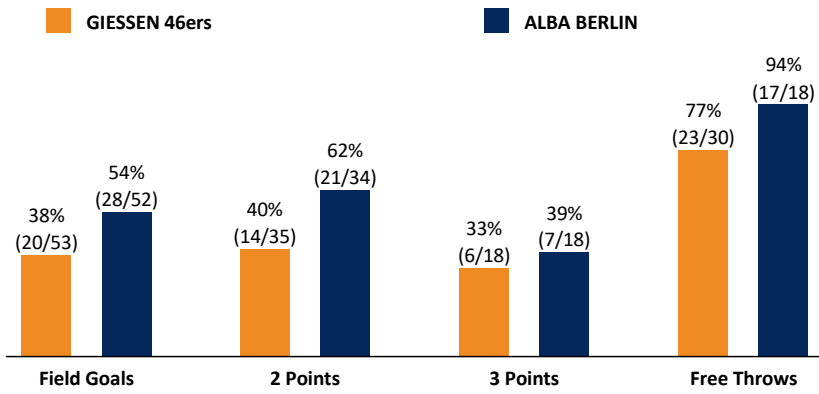

GIESSEN 46ers

69 : 80

ALBA BERLIN

Referee: BARTH Benjamin
Umpires: KOVACEVIC Nebojsa / PANTHER Anne
Commissioner: SLEDZ Uli

Attendance: 3.468
Gießen, Sporthalle Gießen-Ost, SO 27 NOV 2016, 18:00, Game-ID: 19646

Scoreboard table showing Q1, Q2, Q3, Q4 scores for GIE and BER.

GIE - GIESSEN 46ers (Coach: WUCHERER Denis)

Main player statistics table for GIESSEN 46ers including columns for No., Name, Min, PTS, 2 Points, 3 Points, Field Goals, Free Throws, OR, DR, TOT, AS, ST, TO, BS, SB, PF, FD, EFF, +/-.

BER - ALBA BERLIN (Coach: CAKI Ahmet)

Main player statistics table for ALBA BERLIN including columns for No., Name, Min, PTS, 2 Points, 3 Points, Field Goals, Free Throws, OR, DR, TOT, AS, ST, TO, BS, SB, PF, FD, EFF, +/-.

Summary table comparing GIE and BER statistics such as Rebounds, Assists, Fouls, Turnovers, Steals, Points in the Paint, Second Chance Points, Fast Break Points, Biggest Lead, Biggest Scoring Run, Lead Changes, and Times Tied.

EASYCREDIT-BBL.DE - Alle offiziellen Statistiken der easyCredit BBL, Daten, Rekorde uvm.!

EASYCREDIT BBL-APPS - News, Stats, Tabelle, Spielplan und vieles mehr, immer dabei! Kostenfrei für iOS und Android

TELEKOMBASKETBALL.DE - Keinen Korb mehr verpassen - Alle Spiele der easyCredit BBL LIVE und in HD! Erleben sie jetzt das größte Basketball-Angebot Deutschlands zuhause und mobil! www.telekombasketball.de

LEGEND table defining abbreviations for (C), CAPTAIN, +/-, EFF, PTS, AS, MIN, SB, BS, OR, ST, DNP, OT, TO, DR, PF, TOT.