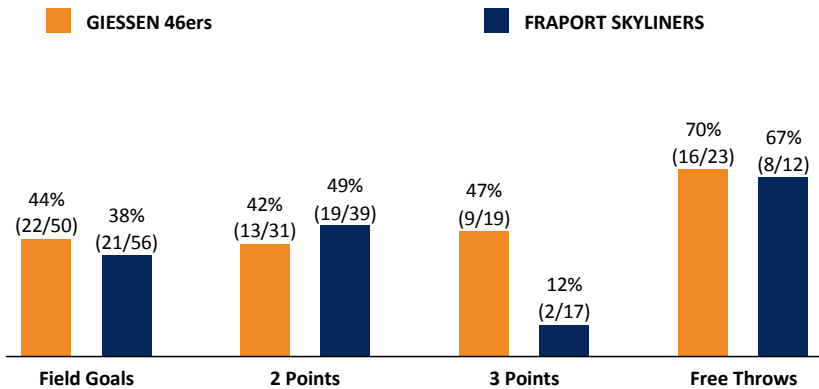

GIESSEN 46ers

69 : 52

FRAPORT SKYLINERS

Referee: LOTTERMOSER Robert
Umpires: RODRIGUEZ Toni / REITER Jonas
Commissioner: ESSER Norbert

Attendance: 3.627
Gießen, Sporthalle Gießen-Ost, SA 19 NOV 2016, 20:30, Game-ID: 19675

Scoreboard table showing Q1, Q2, Q3, Q4 scores for GIE and FRA.

GIE - GIESSEN 46ers (Coach: WUCHERER Denis)

Main player statistics table for GIE including columns for No., Name, Min, PTS, 2 Points, 3 Points, Field Goals, Free Throws, and various rebound/steal metrics.

FRA - FRAPORT SKYLINERS (Coach: HERBERT Gordon)

Main player statistics table for FRA including columns for No., Name, Min, PTS, 2 Points, 3 Points, Field Goals, Free Throws, and various rebound/steal metrics.

Summary table comparing GIE and FRA on various metrics like Rebounds, Assists, Fouls, Turnovers, Steals, Points in the Paint, etc.

EASycREDIT-BBL.DE
Alle offiziellen Statistiken der easyCredit BBL, historische Daten, Rekorde uvm.!

EASycREDIT-BBL-APPS
News, Stats, Tabelle, Spielplan und vieles mehr, immer dabei! Kostenfrei für iOS und Android.

LEGEND
(C) Captain +/- Plus-Minus-Rating AS Assists BS Blocked Shots DNP Did Not Play DR Defensive Rebounds
EFF Efficiency FD Fouls Drawn Min Minutes Played OR Offensive Rebounds OTx Overtime PF Fouls
PTS Points Qx Quarter Time SB Shots Blocked ST Steals TO Turnovers TOT Total Rebounds