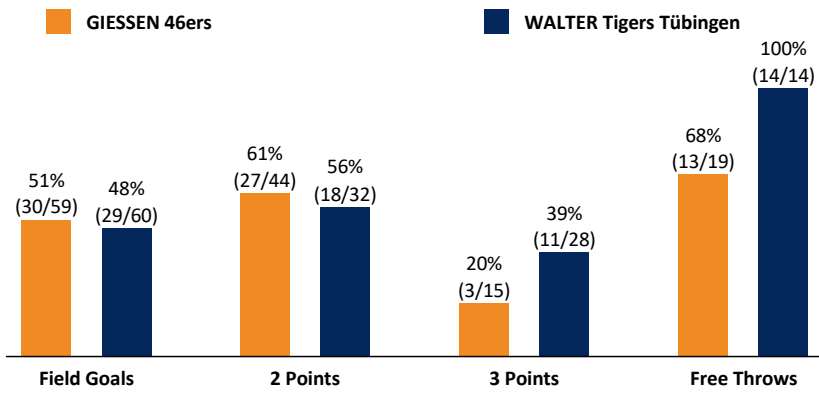

GIESSEN 46ers

76 : 83 WALTER Tigers Tübingen

Referee: RODRIGUEZ Toni
Umpires: NEUBECKER Steffen / GUTTING Michael
Commissioner: ESSER Norbert

Gießen, Sporthalle Gießen-Ost, SA 25 FEB 2017, 20:30, Game-ID: 19751

Scoreboard table showing Q1, Q2, Q3, Q4 scores for GIE and TUB.

GIE - GIESSEN 46ers (Coach: WUCHERER Denis)

Main player statistics table for GIESSEN 46ers including columns for No., Name, Min, PTS, 2 Points, 3 Points, Field Goals, Free Throws, OR, DR, TOT, AS, ST, TO, BS, SB, PF, FD, EFF, +/-.

TUB - WALTER Tigers Tübingen (Coach: McCOY Tyrone)

Main player statistics table for WALTER Tigers Tübingen including columns for No., Name, Min, PTS, 2 Points, 3 Points, Field Goals, Free Throws, OR, DR, TOT, AS, ST, TO, BS, SB, PF, FD, EFF, +/-.

Summary statistics table comparing GIE and TUB across various categories like Rebounds, Assists, Fouls, etc.

EASycREDIT-BBL.DE - Alle offiziellen Statistiken der easyCredit BBL, Daten, Rekorde uvm.!

EASycREDIT BBL-APPS - News, Stats, Tabelle, Spielplan und vieles mehr, immer dabei! Kostenfrei für iOS und Android

TELEKOMBASKETBALL.DE - Keinen Korb mehr verpassen - Alle Spiele der easyCredit BBL LIVE und in HD! Erleben sie jetzt das größte Basketball-Angebot Deutschlands zuhause und mobil! www.telekombasketball.de

LEGEND (C) Captain +/- Plus-Minus-Rating AS Assists BS Blocked Shots DNP Did Not Play DR Defensive Rebounds
EFF Efficiency FD Fouls Drawn Min Minutes Played OR Offensive Rebounds OTx Overtime PF Fouls
PTS Points Qx Quarter Time SB Shots Blocked ST Steals TO Turnovers TOT Total Rebounds