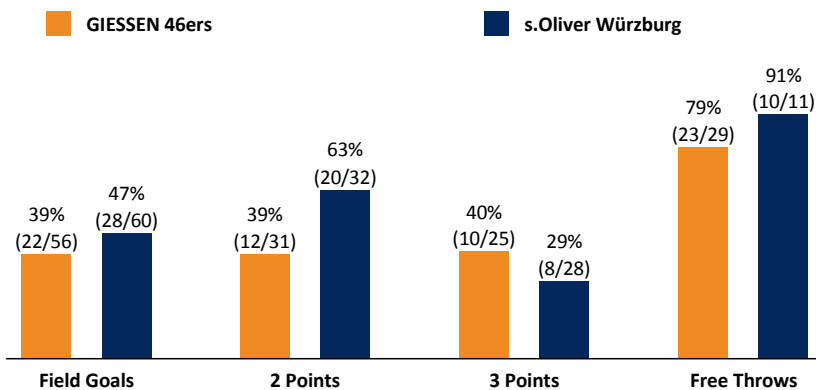

GIESSEN 46ers

77 : 74

s.Oliver Würzburg

Referee: FRITZ Clemens
Umpires: STREIT Enrico / KRÜPER Moritz
Commissioner: SLEDZ Uli

Attendance: 3.578
Gießen, Sporthalle Gießen-Ost, FR 7 APR 2017, 19:00, Game-ID: 19801

Scoreboard table showing quarter scores (Q1-Q4) for GIE and WUE.

GIE - GIESSEN 46ers (Coach: WUCHERER Denis)

Main player statistics table for Gießen 46ers including columns for No., Name, Min, PTS, 2 Points, 3 Points, Field Goals, Free Throws, OR, DR, TOT, AS, ST, TO, BS, SB, PF, FD, EFF, +/-.

WUE - s.Oliver Würzburg (Coach: BAUERMANN Dirk)

Main player statistics table for s.Oliver Würzburg including columns for No., Name, Min, PTS, 2 Points, 3 Points, Field Goals, Free Throws, OR, DR, TOT, AS, ST, TO, BS, SB, PF, FD, EFF, +/-.

Summary statistics table comparing GIE and WUE across categories like Rebounds, Assists, Fouls, Turnovers, Steals, Points in the Paint, etc.

EASycREDIT-BBL.DE

Alle offiziellen Statistiken der easyCredit BBL, historische Daten, Rekorde uvm.!

EASycREDIT-BBL-APPS

News, Stats, Tabelle, Spielplan und vieles mehr, immer dabei! Kostenfrei für iOS und Android.

LEGEND (C) Captain, +/- Plus-Minus-Rating, AS Assists, BS Blocked Shots, DNP Did Not Play, DR Defensive Rebounds, EFF Efficiency, FD Fouls Drawn, Min Minutes Played, OR Offensive Rebounds, OTx Overtime, PF Fouls, PTS Points, Qx Quarter Time, SB Shots Blocked, ST Steals, TO Turnovers, TOT Total Rebounds