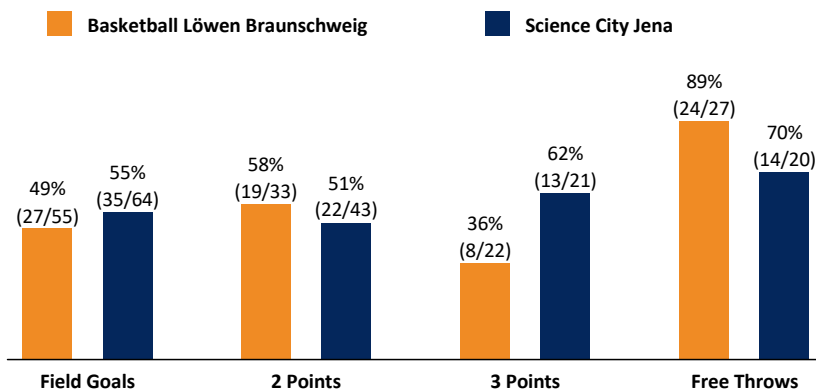

JEN - Science City Jena (Coach: HARMSEN Björn)

No.	Name	Min	PTS	2 Points	3 Points	Field Goals	Free Throws	OR	DR	TOT	AS	ST	TO	BS	SB	PF	FD	EFF	+/-
23	McELROY Immanuel	31:16	17	3/6 (50%)	3/3 (100%)	6/9 (67%)	2/2 (100%)	1	2	3	4	2					4	23	8
11	JENKINS Julius	30:50	23	1/4 (25%)	6/9 (67%)	7/13 (54%)	3/6 (50%)		3	3	3	3	1			3	5	22	16
34	BERNARD Wayne	26:57	9	2/2 (100%)	1/3 (33%)	3/5 (60%)	2/2 (100%)		2	2	2	3	1				1	13	13
32	FREASE Kenneth	24:14	8	4/11 (36%)		4/11 (36%)	0/1 (0%)		1	1	1	1	2		1	1	2	1	8
13	WOLF Julius	20:17	12	1/1 (100%)	2/3 (67%)	3/4 (75%)	4/4 (100%)	2	5	7	2	1				2	2	21	9
9	KNIGHT Marcos	28:47	21	9/16 (56%)	0/1 (0%)	9/17 (53%)	3/3 (100%)	2	5	7	4	3	6			2	2	21	1
8	CLAY Oliver	14:52	2	1/2 (50%)		1/2 (50%)		1	1	2			4			3		-1	8
5	SCHMIDT Daniel	12:51	5	1/1 (100%)	1/1 (100%)	2/2 (100%)	0/2 (0%)					1				4	2	4	0
35	HAUKOHL Stephan	6:05	0							1			1			2		0	-4
7	REYES-NAPOLES Ermen	3:51	0		0/1 (0%)	0/1 (0%)										4		-1	-4
Team / Coach								1	1	2									
Totals		200:00	97	22/43 (51%)	13/21 (62%)	35/64 (55%)	14/20 (70%)	8	20	28	16	14	15		1	21	18	105	11

BRA	JEN
7 / 24 / 31	8 / 20 / 28
13	16
18	21
21	18
18	15
5	14
30	40
9	12
6 (42:36)	22 (59:81)
9-0 (71:83)	16-0 (59:81)
Lead Changes: 10	
Times Tied: 7	

EASycREDIT-BBL.DE

Alle offiziellen Statistiken der easyCredit BBL, Daten, Rekorde uvm.!

EASycREDIT BBL-APPS

News, Stats, Tabelle, Spielplan und vieles mehr, immer dabei! Kostenfrei für iOS und Android

TELEKOMBASKETBALL.DE

Keinen Korb mehr verpassen - Alle Spiele der easyCredit BBL LIVE und in HD! Erleben sie jetzt das größte Basketball-Angebot Deutschlands zuhause und mobil! www.telekombasketball.de

LEGEND

(C) Captain   +/- Plus-Minus-Rating   AS Assists   BS Blocked Shots   DNP Did Not Play   DR Defensive Rebounds
EFF Efficiency   FD Fouls Drawn   Min Minutes Played   OR Offensive Rebounds   OTx Overtime   PF Fouls
PTS Points   Qx Quarter Time   SB Shots Blocked   ST Steals   TO Turnovers   TOT Total Rebounds