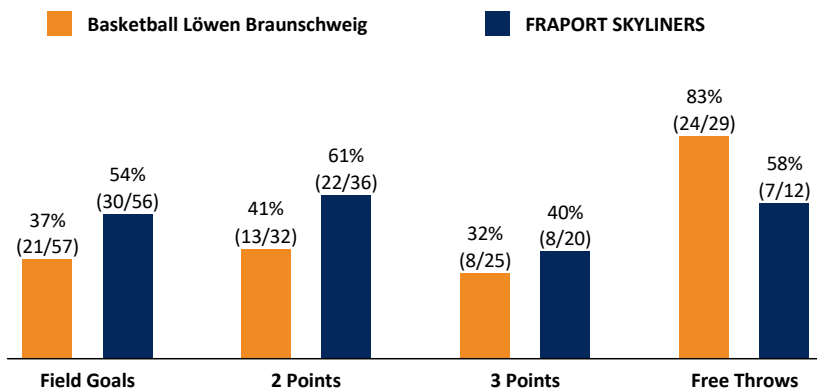

FRA - FRAPORT SKYLINERS (Coach: HERBERT Gordon)

No.	Name	Min	PTS	2 Points	3 Points	Field Goals	Free Throws	OR	DR	TOT	AS	ST	TO	BS	SB	PF	FD	EFF	+/-
23	ROBERTSON Quantez	39:02	19	4/5 (80%)	3/9 (33%)	7/14 (50%)	2/2 (100%)		2	2	1	4	1			3	1	18	2
4	VAUGHN Kwame	36:31	19	5/9 (56%)	2/2 (100%)	7/11 (64%)	3/3 (100%)				6	2	6			2	6	17	1
31	SHIELDS Shavon	36:06	9	4/4 (100%)	0/3 (0%)	4/7 (57%)	1/2 (50%)	1	6	7	3	2	1			3	1	16	-2
24	MORRISON Mike	17:50	6	3/7 (43%)		3/7 (43%)	0/1 (0%)	3	2	5		1	2		1	4	1	5	-3
41	KIEL Niklas	12:39	2	1/2 (50%)	0/1 (0%)	1/3 (33%)		2	2	4			3		1	2	1	1	-4
25	IBEKWE Ekenechukwu	22:16	12	4/6 (67%)	1/3 (33%)	5/9 (56%)	1/2 (50%)	1	2	3	2	1	1			4	6	12	4
10	MERZ Max	21:33	5	1/3 (33%)	1/1 (100%)	2/4 (50%)	0/2 (0%)		1	1	2		1			4	4	3	-4
22	GRAVES Antonio	9:12	3		1/1 (100%)	1/1 (100%)					1		1			5		3	9
12	ILZHÖFER Stefan	4:51	0					1		1								1	2
6	AGVA Mahir	DNP																	
Team / Coach								4	2	6			1						
Totals			200:00	75	22/36 (61%)	8/20 (40%)	30/56 (54%)	7/12 (58%)	12	17	29	15	10	17	2	27	20	81	1

BRA	FRA
18 / 17 / 35	12 / 17 / 29
Rebounds	15
OR/DR/TOT	Assists
12	27
Assists	Fouls Drawn
20	20
Fouls	Turnovers
27	17
Fouls Drawn	Steals
13	10
Turnovers	Points in the Paint
9	38
Steals	Second Chance Points
24	16
Points in the Paint	Fast Break Points
20	2
Second Chance Points	Biggest Lead
Fast Break Points	15 (12:27)
Biggest Lead	Biggest Scoring Run
2 (4:2)	12-0 (6:17)
11-0 (37:41)	Lead Changes: 8
Biggest Scoring Run	Times Tied: 6
12-0 (6:17)	

EASycREDIT-BBL.DE

Alle offiziellen Statistiken der easyCredit BBL, Daten, Rekorde uvm.!

EASycREDIT BBL-APPS

News, Stats, Tabelle, Spielplan und vieles mehr, immer dabei! Kostenfrei für iOS und Android

TELEKOMBASKETBALL.DE

Keinen Korb mehr verpassen - Alle Spiele der easyCredit BBL LIVE und in HD! Erleben sie jetzt das größte Basketball-Angebot Deutschlands zuhause und mobil! www.telekombasketball.de

LEGEND								
(C) Captain	+/- Plus-Minus-Rating	AS Assists	BS Blocked Shots	DNP Did Not Play	DR Defensive Rebounds			
EFF Efficiency	FD Fouls Drawn	Min Minutes Played	OR Offensive Rebounds	OTx Overtime	PF Fouls			
PTS Points	Qx Quarter Time	SB Shots Blocked	ST Steals	TO Turnovers	TOT Total Rebounds