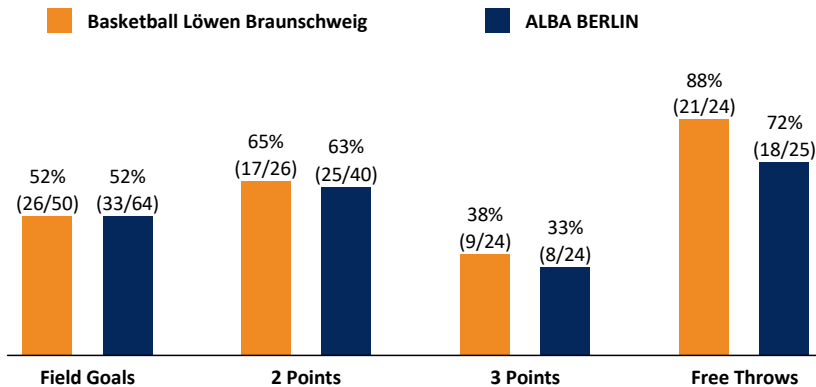

BER - ALBA BERLIN (Coach: CAKI Ahmet)

No.	Name	Min	PTS	2 Points	3 Points	Field Goals	Free Throws	OR	DR	TOT	AS	ST	TO	BS	SB	PF	FD	EFF	+/-	
21	MILOSAVLJEVIC Dragan	37:06	19	4/5 (80%)	2/6 (33%)	6/11 (55%)	5/6 (83%)		1	1	8					2	7	22	10	
9	KIKANOVIC Elmedin	30:23	19	8/12 (67%)		8/12 (67%)	3/6 (50%)	3	5	8	1		1		1	2	5	20	8	
7	SIVA Peyton	27:50	14	1/3 (33%)	2/4 (50%)	3/7 (43%)	6/7 (86%)		2	2	6	6	2		1	2	6	21	22	
33	GAFFNEY Tony	27:32	10	4/6 (67%)	0/1 (0%)	4/7 (57%)	2/4 (50%)		5	5	3	2		1		2	4	16	22	
11	VARGAS Akeem	16:48	3		1/2 (50%)	1/2 (50%)			1	1	1		1			1		3	5	
5	GIFFEY Niels	19:48	9	3/5 (60%)	1/4 (25%)	4/9 (44%)			2	2		2	1			2		7	-10	
23	ENGLISH Carl	14:59	8	1/3 (33%)	2/5 (40%)	3/8 (38%)			3	3	2	1			2	2		9	-7	
13	MILLER Malcolm	12:19	6	2/4 (50%)	0/2 (0%)	2/6 (33%)	2/2 (100%)	1		1			2		1	1	2	1	10	
8	AKPINAR Ismet	12:10	2	1/1 (100%)		1/1 (100%)		1	1	2			2			2		2	-12	
15	RADOSAVLJEVIC Bogdan	1:05	2	1/1 (100%)		1/1 (100%)										1		2	2	
10	SCHNEIDER Tim	DNP																		
14	ATSÜR Engin	DNP																		
Team / Coach								5	1	6										
Totals			200:00	92	25/40 (63%)	8/24 (33%)	33/64 (52%)	18/25 (72%)	10	21	31	21	11	9	1	5	17	24	109	10

BRA	Rebounds OR/DR/TOT	BER
4 / 25 / 29	Rebounds OR/DR/TOT	10 / 21 / 31
16	Assists	21
24	Fouls	17
17	Fouls Drawn	24
15	Turnovers	9
6	Steals	11
32	Points in the Paint	46
10	Second Chance Points	9
	Fast Break Points	2
5 (65:60)	Biggest Lead	12 (13:25)
8-0 (30:34)	Biggest Scoring Run	6-0 (67:70)
	Lead Changes:	10
	Times Tied:	7

EASycREDIT-BBL.DE

Alle offiziellen Statistiken der easyCredit BBL, Daten, Rekorde uvm.!

EASycREDIT BBL-APPS

News, Stats, Tabelle, Spielplan und vieles mehr, immer dabei! Kostenfrei für iOS und Android

TELEKOMBASKETBALL.DE

Keinen Korb mehr verpassen - Alle Spiele der easyCredit BBL LIVE und in HD! Erleben sie jetzt das größte Basketball-Angebot Deutschlands zuhause und mobil! www.telekombasketball.de

LEGEND

(C) Captain   +/- Plus-Minus-Rating   AS Assists   BS Blocked Shots   DNP Did Not Play   DR Defensive Rebounds
EFF Efficiency   FD Fouls Drawn   Min Minutes Played   OR Offensive Rebounds   OTx Overtime   PF Fouls
PTS Points   Qx Quarter Time   SB Shots Blocked   ST Steals   TO Turnovers   TOT Total Rebounds