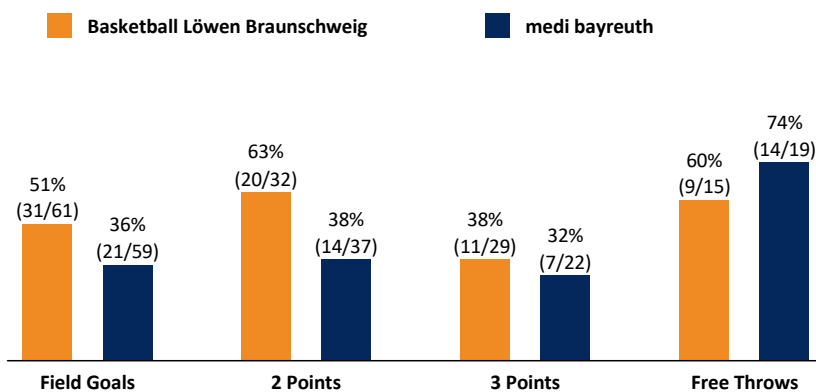

BAY - medi bayreuth (Coach: KORNER Raoul)

No.	Name	Min	PTS	2 Points	3 Points	Field Goals	Free Throws	OR	DR	TOT	AS	ST	TO	BS	SB	PF	FD	EFF	+/-
24	BROOKS De'Mon	32:16	3	1/6 (17%)	0/3 (0%)	1/9 (11%)	1/2 (50%)	1	4	5		3	3		3	3	2	-1	-16
8	LINHART Nate	31:08	5	1/6 (17%)	1/5 (20%)	2/11 (18%)		3	4	7	3		2			1		4	-18
7	ANDERSON Kyan	25:11	18	2/7 (29%)	2/4 (50%)	4/11 (36%)	8/10 (80%)		3	3	1	1	2		1		6	12	-24
12	LEWIS Trey	23:06	10	1/3 (33%)	2/5 (40%)	3/8 (38%)	2/2 (100%)		2	2			1			1	2	6	-3
11	SEIFERTH Andreas	19:40	9	4/6 (67%)	0/1 (0%)	4/7 (57%)	1/3 (33%)	2		2		1	1			2	4	6	-19
15	AMAIZE Robin	23:41	6	2/4 (50%)	0/1 (0%)	2/5 (40%)	2/2 (100%)	1	3	4	3	2	1		1	3	4	11	0
10	DORETH Bastian	21:43	3		1/1 (100%)	1/1 (100%)			1	1	2					2	1	6	0
50	MAREI Assem	14:58	6	3/5 (60%)		3/5 (60%)		1	2	3			2			3	2	5	-2
2	GONZALVEZ David	7:32	3		1/2 (50%)	1/2 (50%)										1	1	2	-10
41	ADLER Marius	0:45	0															0	-3
17	TRIEB Moritz	DNP																	
Team / Coach								2	4	6			1			2			
Totals		200:00	63	14/37 (38%)	7/22 (32%)	21/59 (36%)	14/19 (74%)	10	23	33	9	7	13		5	18	22	56	-19

BRA	BAY
9 / 32 / 41	10 / 23 / 33
14	9
22	18
16	22
12	13
8	7
36	28
10	11
	4
19 (82:63)	3 (0:3)
14-0 (55:38)	9-0 (36:32)
	5
	3

EASYS-CREDIT-BBL.DE

Alle offiziellen Statistiken der easyCredit BBL, Daten, Rekorde uvm.!

EASYS-CREDIT BBL-APPS

News, Stats, Tabelle, Spielplan und vieles mehr, immer dabei! Kostenfrei für iOS und Android

TELEKOMBASKETBALL.DE

Keinen Korb mehr verpassen - Alle Spiele der easyCredit BBL LIVE und in HD! Erleben sie jetzt das größte Basketball-Angebot Deutschlands zuhause und mobil! www.telekombasketball.de

LEGEND

(C)	Captain	+/-	Plus-Minus-Rating	AS	Assists	BS	Blocked Shots	DNP	Did Not Play	DR	Defensive Rebounds
EFF	Efficiency	FD	Fouls Drawn	Min	Minutes Played	OR	Offensive Rebounds	OTx	Overtime	PF	Fouls
PTS	Points	Qx	Quarter Time	SB	Shots Blocked	ST	Steals	TO	Turnovers	TOT	Total Rebounds