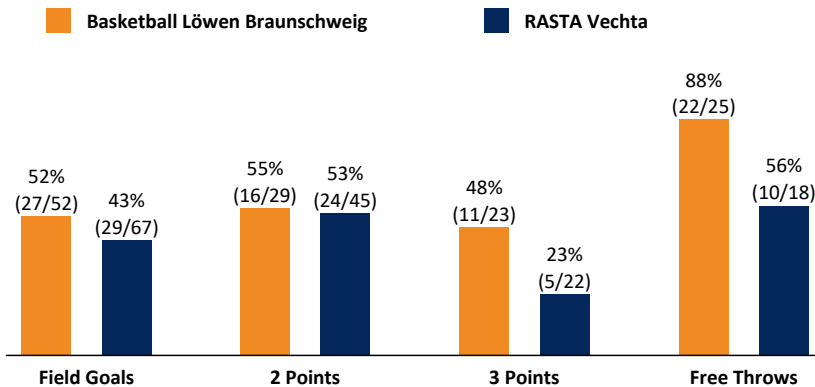

Referee: BARTH B
Umpires: STRAUBE C / BOHN N
Commissioner: RÜTER J

Braunschweig, Volkswagenhalle, MI 12 APR 2017, 19:00, Game-ID: 19811

| | Q1 | | Q2 | | Q3 | | Q4 | |
|-----|----|----|----|----|----|----|----|----|
| BRA | 27 | 27 | 23 | 50 | 18 | 68 | 19 | 87 |
| VEC | 20 | 20 | 19 | 39 | 14 | 53 | 20 | 73 |

| BRA | VEC |
|--------------|--------------|
| 10 / 29 / 39 | 15 / 14 / 29 |
| 15 | 12 |
| 18 | 22 |
| 21 | 18 |
| 22 | 13 |
| 7 | 14 |
| 26 | 42 |
| 13 | 11 |
| | 2 |
| 19 (60:41) | 3 (10:13) |
| 11-0 (57:39) | 6-0 (10:13) |
| | 2 |
| | 2 |