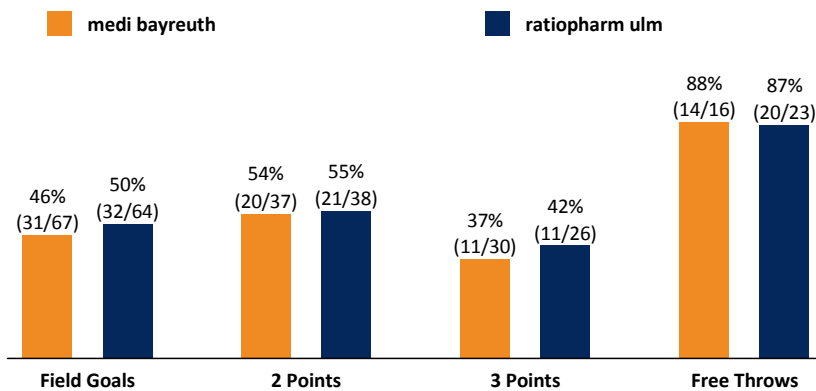

medi bayreuth

87 : 95

ratiopharm ulm

Referee: RODRIGUEZ Toni
Umpires: KRAUSE Oliver / BRENDEL Nicolas
Commissioner: LAUPRECHT

Bayreuth, Oberfrankenhalle Bayreuth, SO 25 SEP 2016, 18:00, Game-ID: 19557

Scoreboard table showing quarters Q1-Q4 and OT1 for BAY and ULM.

BAY - medi bayreuth (Coach: KORNER Raoul)

Main player statistics table for BAY - medi bayreuth including columns for No., Name, Min, PTS, 2 Points, 3 Points, Field Goals, Free Throws, OR, DR, TOT, AS, ST, TO, BS, SB, PF, FD, EFF, +/-.

ULM - ratiopharm ulm (Coach: LEIBENATH Thorsten)

Main player statistics table for ULM - ratiopharm ulm including columns for No., Name, Min, PTS, 2 Points, 3 Points, Field Goals, Free Throws, OR, DR, TOT, AS, ST, TO, BS, SB, PF, FD, EFF, +/-.

Summary statistics table comparing BAY and ULM across various metrics like Rebounds, Assists, Fouls, Turnovers, Steals, etc.

EASYS-CREDIT-BBL.DE

Alle offiziellen Statistiken der easyCredit BBL, Daten, Rekorde uvm.!

EASYS-CREDIT BBL-APPS

News, Stats, Tabelle, Spielplan und vieles mehr, immer dabei! Kostenfrei für iOS und Android

TELEKOMBASKETBALL.DE

Keinen Korb mehr verpassen - Alle Spiele der easyCredit BBL LIVE und in HD! Erleben sie jetzt das größte Basketball-Angebot Deutschlands zuhause und mobil! www.telekombasketball.de

LEGEND (C) Captain +/- Plus-Minus-Rating AS Assists BS Blocked Shots DNP Did Not Played DR Defensive Rebounds
EFF Efficiency FD Fouls Drawn Min Minutes Played OR Offensive Rebounds OTx Overtime PF Fouls
PTS Points Qx Quarter Time SB Shots Blocked ST Steals TO Turnovers TOT Total Rebounds