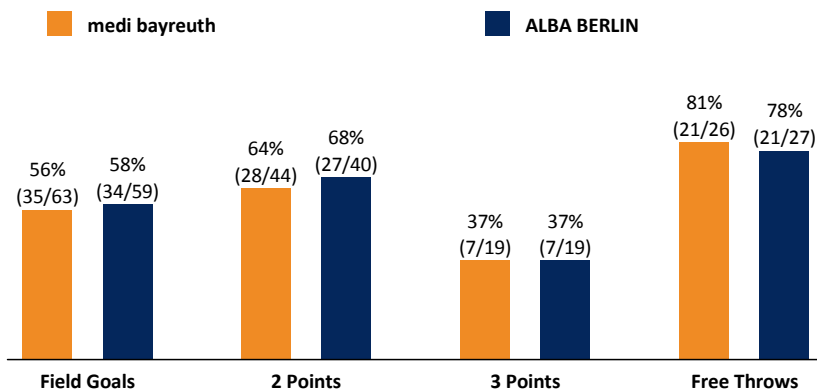

medi bayreuth

98 : 96

ALBA BERLIN

Referee: MADINGER C,
Umpires: KRAUSE O. / KINDERVATER M.
Commissioner: DIETERICH S.

Bayreuth, Oberfrankenhalle, FR 28 OKT 2016, 19:00, Game-ID: 19603

Scoreboard table showing Q1, Q2, Q3, Q4 scores for BAY and BER.

BAY - medi bayreuth (Coach: KORNER Raoul)

Main player statistics table for medi bayreuth including columns for No., Name, Min, PTS, 2 Points, 3 Points, Field Goals, Free Throws, OR, DR, TOT, AS, ST, TO, BS, SB, PF, FD, EFF, +/-.

BER - ALBA BERLIN (Coach: CAKI Ahmet)

Main player statistics table for ALBA BERLIN including columns for No., Name, Min, PTS, 2 Points, 3 Points, Field Goals, Free Throws, OR, DR, TOT, AS, ST, TO, BS, SB, PF, FD, EFF, +/-.

Summary statistics table comparing BAY and BER across various categories like Rebounds, Assists, Fouls, etc.

EASYS-CREDIT-BBL.DE

Alle offiziellen Statistiken der easyCredit BBL, Daten, Rekorde uvm.!

EASYS-CREDIT BBL-APPS

News, Stats, Tabelle, Spielplan und vieles mehr, immer dabei! Kostenfrei für iOS und Android

TELEKOMBASKETBALL.DE

Keinen Korb mehr verpassen - Alle Spiele der easyCredit BBL LIVE und in HD! Erleben sie jetzt das größte Basketball-Angebot Deutschlands zuhause und mobil! www.telekombasketball.de

LEGEND table defining abbreviations for (C), +/-, EFF, PTS, AS, FD, Min, SB, BS, OR, ST, DNP, OTx, TO, DR, PF, TOT.