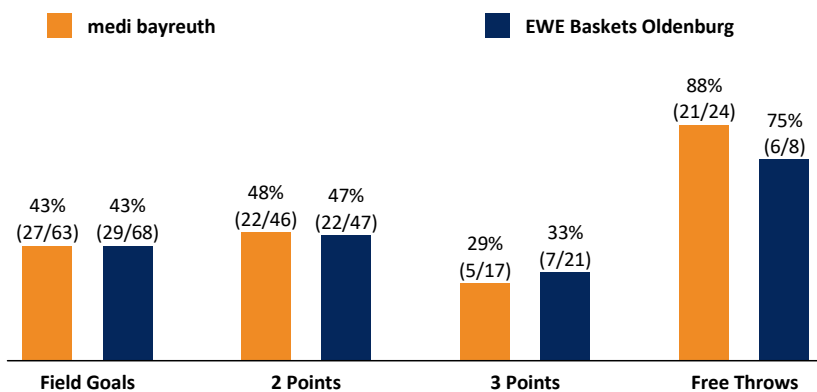

medi bayreuth

80 : 71 EWE Baskets Oldenburg

Referee: HACK J
Umpires: STRAUBE C / ARIK T
Commissioner: GITZLER J

Bayreuth, Oberfrankenhalle, SO 13 NOV 2016, 15:30, Game-ID: 19626

Scoreboard table showing Q1, Q2, Q3, Q4 scores for BAY and OLD.

BAY - medi bayreuth (Coach: KORNER Raoul)

Main player statistics table for medi bayreuth including columns for No., Name, Min, PTS, 2 Points, 3 Points, Field Goals, Free Throws, OR, DR, TOT, AS, ST, TO, BS, SB, PF, FD, EFF, +/-.

OLD - EWE Baskets Oldenburg (Coach: DRIJENCIC Miladen)

Main player statistics table for EWE Baskets Oldenburg including columns for No., Name, Min, PTS, 2 Points, 3 Points, Field Goals, Free Throws, OR, DR, TOT, AS, ST, TO, BS, SB, PF, FD, EFF, +/-.

Summary comparison table between BAY and OLD for various statistics like Rebounds, Assists, Fouls, etc.

EASYSYREDIT-BBL.DE

Alle offiziellen Statistiken der easyCredit BBL, Daten, Rekorde uvm.!

EASYSYREDIT BBL-APPS

News, Stats, Tabelle, Spielplan und vieles mehr, immer dabei! Kostenfrei für iOS und Android

TELEKOMBASKETBALL.DE

Keinen Korb mehr verpassen - Alle Spiele der easyCredit BBL LIVE und in HD! Erleben sie jetzt das größte Basketball-Angebot Deutschlands zuhause und mobil! www.telekombasketball.de

LEGEND table defining abbreviations for (C), CAPTAIN, +/-, EFF, PTS, AS, Min, SB, BS, OR, ST, DNP, OTx, TO, DR, PF, TOT.