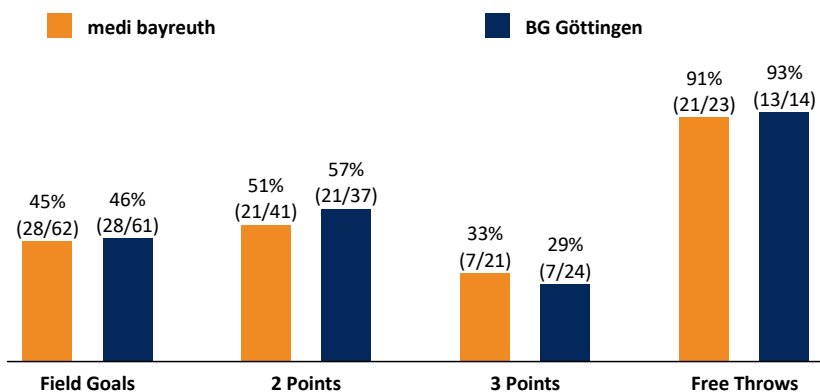

medi bayreuth

84 : 76

BG Göttingen

Referee: MADINGER Christof
Umpires: BITTNER Steve / GUTTING Michael
Commissioner: SLEDZ U.

Bayreuth, Oberfrankenhalle, FR 9 DEZ 2016, 19:00, Game-ID: 19659

Scoreboard table showing quarters Q1, Q2, Q3, Q4 for BAY and GOT.

BAY - medi bayreuth (Coach: KORNER Raoul)

Main player statistics table for medi bayreuth including columns for No., Name, Min, PTS, 2 Points, 3 Points, Field Goals, Free Throws, OR, DR, TOT, AS, ST, TO, BS, SB, PF, FD, EFF, +/-.

GOT - BG Göttingen (Coach: ROIJAKKERS Johan)

Main player statistics table for BG Göttingen including columns for No., Name, Min, PTS, 2 Points, 3 Points, Field Goals, Free Throws, OR, DR, TOT, AS, ST, TO, BS, SB, PF, FD, EFF, +/-.

Summary statistics table comparing BAY and GOT across various metrics like Rebounds, Assists, Fouls, etc.

EASYS-CREDIT-BBL.DE

Alle offiziellen Statistiken der easyCredit BBL, Daten, Rekorde uvm.!

EASYS-CREDIT BBL-APPS

News, Stats, Tabelle, Spielplan und vieles mehr, immer dabei! Kostenfrei für iOS und Android

TELEKOMBASKETBALL.DE

Keinen Korb mehr verpassen - Alle Spiele der easyCredit BBL LIVE und in HD! Erleben sie jetzt das größte Basketball-Angebot Deutschlands zuhause und mobil! www.telekombasketball.de

LEGEND table defining abbreviations for various basketball statistics like Captain, Plus-Minus-Rating, Assists, etc.