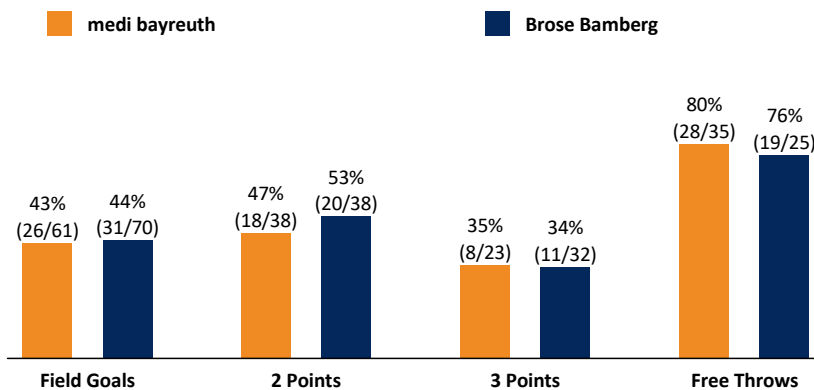

medi bayreuth

88 : 92

Brose Bamberg

Referee: RODRIGUEZ SORIANO Toni
Umpires: PANTHER Anne / KRAUSE Oliver
Commissioner: EICHHORN Christian

Bayreuth, Oberfrankenhalle, MO 26 DEZ 2016, 15:30, Game-ID: 19684

Scoreboard table showing Q1, Q2, Q3, Q4, and OT1 scores for BAY and BAM.

BAY - medi bayreuth (Coach: KORNER Raoul)

Main player statistics table for medi bayreuth including columns for No., Name, Min, PTS, 2 Points, 3 Points, Field Goals, Free Throws, OR, DR, TOT, AS, ST, TO, BS, SB, PF, FD, EFF, +/-.

BAM - Brose Bamberg (Coach: TRINCHIERI Andrea)

Main player statistics table for Brose Bamberg including columns for No., Name, Min, PTS, 2 Points, 3 Points, Field Goals, Free Throws, OR, DR, TOT, AS, ST, TO, BS, SB, PF, FD, EFF, +/-.

Summary statistics table comparing BAY and BAM across various categories like Rebounds, Assists, Fouls, etc.

EASycREDIT-BBL.DE

Alle offiziellen Statistiken der easyCredit BBL, Daten, Rekorde uvm.!

EASycREDIT BBL-APPS

News, Stats, Tabelle, Spielplan und vieles mehr, immer dabei! Kostenfrei für iOS und Android

TELEKOMBASKETBALL.DE

Keinen Korb mehr verpassen - Alle Spiele der easyCredit BBL LIVE und in HD! Erleben sie jetzt das größte Basketball-Angebot Deutschlands zuhause und mobil! www.telekombasketball.de

LEGEND table defining abbreviations like (C), CAPTAIN, +/-, EFF, PTS, AS, MIN, SB, BS, OR, ST, DNP, OTx, TO, DR, PF, TOT.