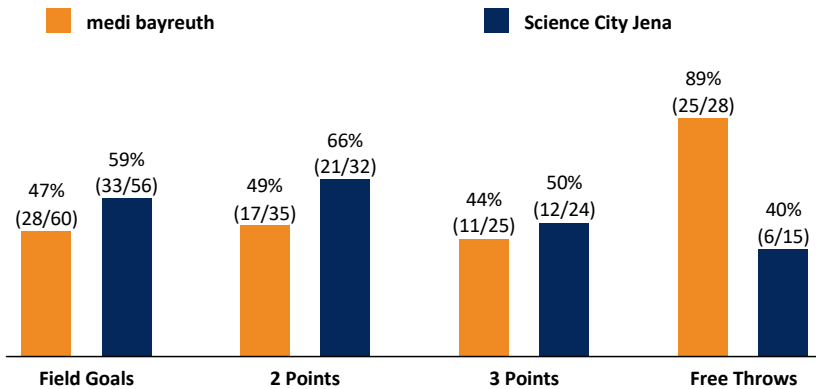

medi bayreuth

92 : 84

Science City Jena

Referee: FRITZ Clemens
Umpires: ARIK Tamer / HEGEMANN Jens
Commissioner: GINTSCHEL Winfried

Bayreuth, Oberfrankenhalle, SA 4 MRZ 2017, 18:00, Game-ID: 19758

Summary table showing quarter scores for BAY and JEN across Q1, Q2, Q3, and Q4.

BAY - medi bayreuth (Coach: KORNER Raoul)

Main player statistics table for medi bayreuth, including columns for No., Name, Min, PTS, 2 Points, 3 Points, Field Goals, Free Throws, and various rebound and foul statistics.

JEN - Science City Jena (Coach: HARMSEN Björn)

Main player statistics table for Science City Jena, including columns for No., Name, Min, PTS, 2 Points, 3 Points, Field Goals, Free Throws, and various rebound and foul statistics.

Summary table comparing BAY and JEN across various statistical categories such as Rebounds, Assists, Fouls, and Turnovers.

EASYCREDIT-BBL.DE

Alle offiziellen Statistiken der easyCredit BBL, Daten, Rekorde uvm.!

EASYCREDIT BBL-APPS

News, Stats, Tabelle, Spielplan und vieles mehr, immer dabei! Kostenfrei für iOS und Android

TELEKOMBASKETBALL.DE

Keinen Korb mehr verpassen - Alle Spiele der easyCredit BBL LIVE und in HD! Erleben sie jetzt das größte Basketball-Angebot Deutschlands zuhause und mobil! www.telekombasketball.de

LEGEND table defining abbreviations for various basketball statistics and player roles.