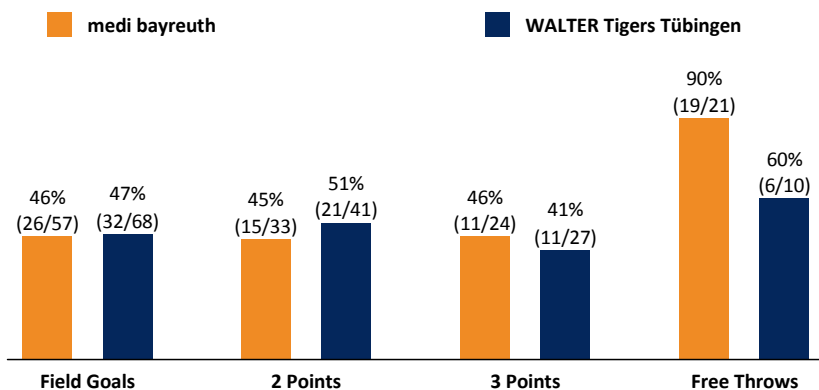

medi bayreuth

82 : 81 WALTER Tigers Tübingen

Referee: LOTTERMOSER R.
Umpires: KRAUSE O. / BOHN N.
Commissioner: DIETRICH S

Bayreuth, Oberfrankenhalle, SA 18 MRZ 2017, 18:00, Game-ID: 19776

Scoreboard table showing quarters Q1-Q4 for BAY and TUB with scores like 16-20, 22-26, 24-15, 20-20.

BAY - medi bayreuth (Coach: KORNER Raoul)

Main player statistics table for BAY with columns for No., Name, Min, PTS, 2 Points, 3 Points, Field Goals, Free Throws, OR, DR, TOT, AS, ST, TO, BS, SB, PF, FD, EFF, +/-.

TUB - WALTER Tigers Tübingen (Coach: McCOY Tyrone)

Main player statistics table for TUB with columns for No., Name, Min, PTS, 2 Points, 3 Points, Field Goals, Free Throws, OR, DR, TOT, AS, ST, TO, BS, SB, PF, FD, EFF, +/-.

Summary statistics table comparing BAY and TUB across categories like Rebounds, Assists, Fouls, Turnovers, Steals, Points in the Paint, etc.

EASYSREDIT-BBL.DE

Alle offiziellen Statistiken der easyCredit BBL, Daten, Rekorde uvm.!

EASYSREDIT BBL-APPS

News, Stats, Tabelle, Spielplan und vieles mehr, immer dabei! Kostenfrei für iOS und Android

TELEKOMBASKETBALL.DE

Keinen Korb mehr verpassen - Alle Spiele der easyCredit BBL LIVE und in HD! Erleben sie jetzt das größte Basketball-Angebot Deutschlands zuhause und mobil! www.telekombasketball.de

LEGEND (C) Captain, +/- Plus-Minus-Rating, AS Assists, BS Blocked Shots, DNP Did Not Play, DR Defensive Rebounds, EFF Efficiency, FD Fouls Drawn, Min Minutes Played, OR Offensive Rebounds, OTx Overtime, PF Fouls, PTS Points, Qx Quarter Time, SB Shots Blocked, ST Steals, TO Turnovers, TOT Total Rebounds