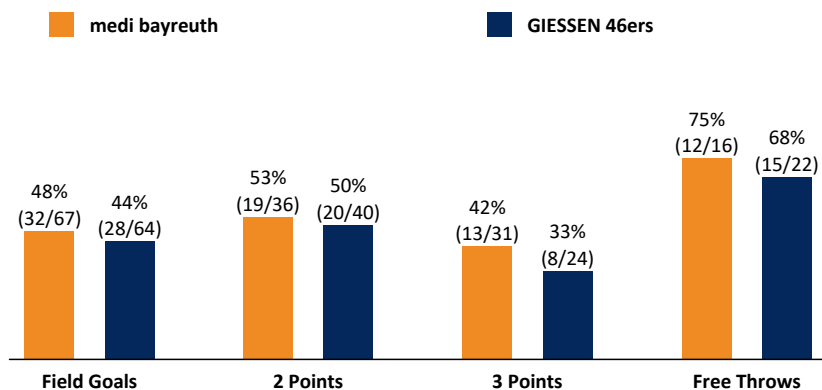

medi bayreuth

89 : 79

GIESSEN 46ers

Referee: PANTHER Anne
Umpires: BEJAOUI Dominik P. / ARIK Tamer
Commissioner: LAUPRECHT Claus

Bayreuth, Oberfrankenhalle, SA 22 APR 2017, 20:30, Game-ID: 19832

Scoreboard table showing quarters Q1-Q4 for BAY and GIE.

BAY - medi bayreuth (Coach: KORNER Raoul)

Main player statistics table for medi bayreuth including columns for No., Name, Min, PTS, 2 Points, 3 Points, Field Goals, Free Throws, OR, DR, TOT, AS, ST, TO, BS, SB, PF, FD, EFF, +/-.

GIE - GIESSEN 46ers (Coach: WUCHERER Denis)

Main player statistics table for GIESSEN 46ers including columns for No., Name, Min, PTS, 2 Points, 3 Points, Field Goals, Free Throws, OR, DR, TOT, AS, ST, TO, BS, SB, PF, FD, EFF, +/-.

Summary statistics table comparing BAY and GIE across various metrics like Rebounds, Assists, Fouls, etc.

EASycREDIT-BBL.DE

Alle offiziellen Statistiken der easyCredit BBL, Daten, Rekorde uvm.!

EASycREDIT BBL-APPS

News, Stats, Tabelle, Spielplan und vieles mehr, immer dabei! Kostenfrei für iOS und Android

TELEKOMBASKETBALL.DE

Keinen Korb mehr verpassen - Alle Spiele der easyCredit BBL LIVE und in HD! Erleben sie jetzt das größte Basketball-Angebot Deutschlands zuhause und mobil! www.telekombasketball.de

LEGEND table defining abbreviations like (C), CAPTAIN, +/-, EFF, PTS, AS, MIN, SB, BS, OR, ST, DNP, OTx, TO, DR, PF, TOT.