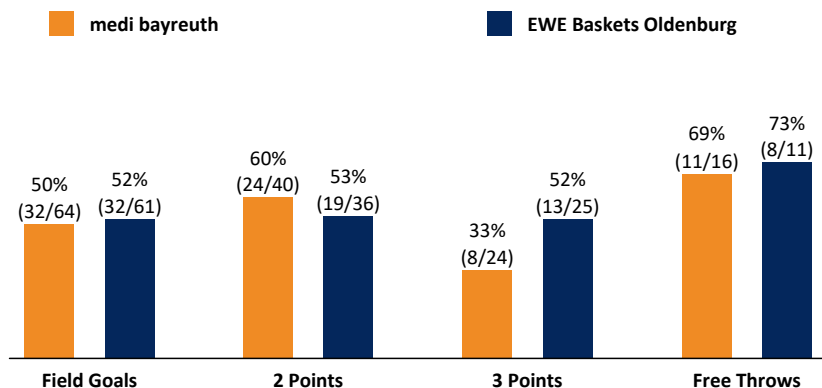

medi bayreuth

83 : 85 EWE Baskets Oldenburg

Referee: MATIP Martin
Umpires: FRITZ Clemens / MADINGER Christof
Commissioner: EICHHORN Christian

Bayreuth, Oberfrankenhalle, FR 5 MAI 2017, 18:00, Game-ID: 20483

Scoreboard table showing quarters Q1-Q4 for BAY and OLD.

BAY - medi bayreuth (Coach: KORNER Raoul)

Main player statistics table for medi bayreuth including columns for No., Name, Min, PTS, 2 Points, 3 Points, Field Goals, Free Throws, OR, DR, TOT, AS, ST, TO, BS, SB, PF, FD, EFF, +/-.

OLD - EWE Baskets Oldenburg (Coach: DRIJENCIC Mladen)

Main player statistics table for EWE Baskets Oldenburg including columns for No., Name, Min, PTS, 2 Points, 3 Points, Field Goals, Free Throws, OR, DR, TOT, AS, ST, TO, BS, SB, PF, FD, EFF, +/-.

Summary table comparing BAY and OLD on various metrics like Rebounds, Assists, Fouls, Turnovers, Steals, Points in the Paint, etc.

EASYCREDIT-BBL.DE

Alle offiziellen Statistiken der easyCredit BBL, Daten, Rekorde uvm.!

EASYCREDIT BBL-APPS

News, Stats, Tabelle, Spielplan und vieles mehr, immer dabei! Kostenfrei für iOS und Android

TELEKOMBASKETBALL.DE

Keinen Korb mehr verpassen - Alle Spiele der easyCredit BBL LIVE und in HD! Erleben sie jetzt das größte Basketball-Angebot Deutschlands zuhause und mobil! www.telekombasketball.de

LEGEND (C) Captain +/- Plus-Minus-Rating AS Assists BS Blocked Shots DNP Did Not Play DR Defensive Rebounds
EFF Efficiency FD Fouls Drawn Min Minutes Played OR Offensive Rebounds OTx Overtime PF Fouls
PTS Points Qx Quarter Time SB Shots Blocked ST Steals TO Turnovers TOT Total Rebounds