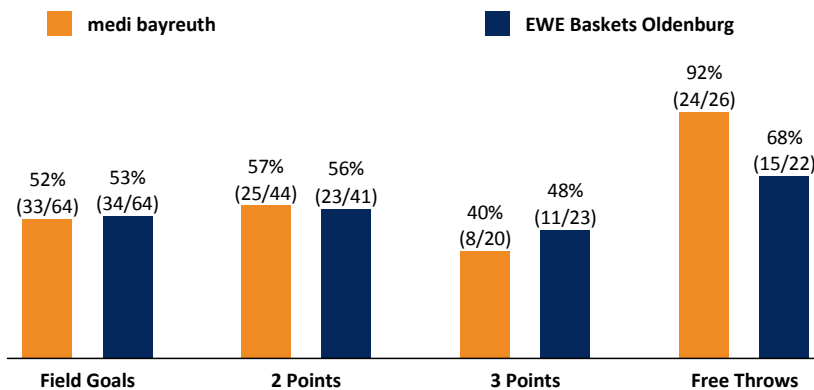

OLD - EWE Baskets Oldenburg (Coach: DRJENCIC Mladen)

No.	Name	Min	PTS	2 Points	3 Points	Field Goals	Free Throws	OR	DR	TOT	AS	ST	TO	BS	SB	PF	FD	EFF	+/-	
10	MASSENAT Frantz	32:59	28	1/4 (25%)	8/13 (62%)	9/17 (53%)	2/2 (100%)		1	1			2		2	4	1	19	6	
4	KRAMER Chris	32:39	17	7/10 (70%)	1/2 (50%)	8/12 (67%)	0/2 (0%)	2	4	6	5	1	1			4	3	22	-5	
23	PAULDING Rickey	24:20	9	2/3 (67%)	1/2 (50%)	3/5 (60%)	2/4 (50%)	3		3		1	2			3	3	7	-11	
41	QVALE Brian	22:56	13	5/8 (63%)	0/1 (0%)	5/9 (56%)	3/4 (75%)	4	7	11	2		2	2		2	5	21	18	
12	DE ZEEUW Maxime	21:43	6	1/1 (100%)	1/3 (33%)	2/4 (50%)	1/1 (100%)		1	1	2		2			2	2	5	6	
44	DUGGINS Vaughn	21:15	8	3/9 (33%)		3/9 (33%)	2/2 (100%)		1	1	3					1	1	6	-13	
33	SCHWETHELM Philipp	17:43	4	2/2 (100%)	0/2 (0%)	2/4 (50%)							1			3	1	1	-11	
21	LOCKHART Dominic	13:40	7	1/1 (100%)		1/1 (100%)	5/5 (100%)		1	1			1			2	3	7	5	
31	FREESE Jannik	7:42	2	1/1 (100%)		1/1 (100%)							2					0	-2	
5	KRAMER Dennis	2:49	0	0/1 (0%)		0/1 (0%)	0/2 (0%)	2	1	3						1	1	0	-6	
20	MÄDRICH Dirk	2:14	0	0/1 (0%)		0/1 (0%)										1		-1	-7	
7	WIMBERG Jan Niklas	DNP																		
Team / Coach								2		2			1							
Totals			200:00	94	23/41 (56%)	11/23 (48%)	34/64 (53%)	15/22 (68%)	13	16	29	12	2	14	2	2	23	20	88	-4

BAY	Rebounds OR/DR/TOT	OLD
14 / 17 / 31	Rebounds	13 / 16 / 29
14	Assists	12
20	Fouls	23
22	Fouls Drawn	20
12	Turnovers	14
8	Steals	2
44	Points in the Paint	40
11	Second Chance Points	11
7	Fast Break Points	13
22 (76:54)	Biggest Lead	3 (9:12)
8-0 (23:16)	Biggest Scoring Run	11-0 (84:74)
	Lead Changes:	8
	Times Tied:	2

EASYS-CREDIT-BBL.DE

Alle offiziellen Statistiken der easyCredit BBL, Daten, Rekorde uvm.!

EASYS-CREDIT BBL-APPS

News, Stats, Tabelle, Spielplan und vieles mehr, immer dabei! Kostenfrei für iOS und Android

TELEKOMBASKETBALL.DE

Keinen Korb mehr verpassen - Alle Spiele der easyCredit BBL LIVE und in HD! Erleben sie jetzt das größte Basketball-Angebot Deutschlands zuhause und mobil! www.telekombasketball.de

LEGEND								
(C) Captain	+/- Plus-Minus-Rating	AS Assists	BS Blocked Shots	DNP Did Not Play	DR Defensive Rebounds			
EFF Efficiency	FD Fouls Drawn	Min Minutes Played	OR Offensive Rebounds	OtX Overtime	PF Fouls			
PTS Points	Qx Quarter Time	SB Shots Blocked	ST Steals	TO Turnovers	TOT Total Rebounds