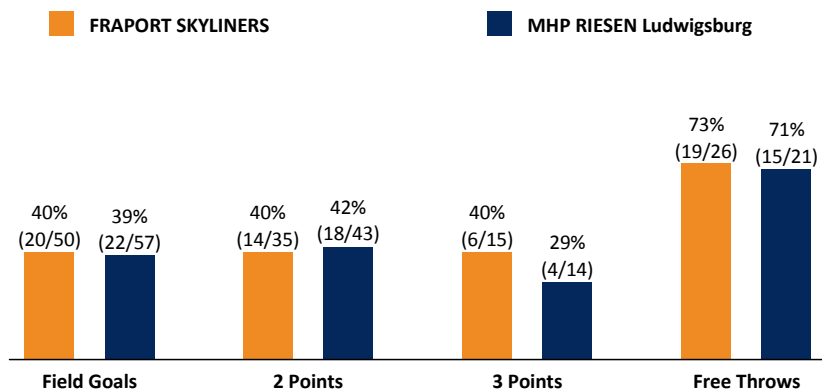

LUD - MHP RIESEN Ludwigsburg (Coach: PATRICK John)

No.	Name	Min	PTS	2 Points	3 Points	Field Goals	Free Throws	OR	DR	TOT	AS	ST	TO	BS	SB	PF	FD	EFF	+/-	
3	COTTON Tekele	32:37	6	2/5 (40%)	0/2 (0%)	2/7 (29%)	2/2 (100%)	1	1	2	2		1		1	2	3	4	-3	
11	WASHPUN Wes	28:41	2	0/6 (0%)	0/1 (0%)	0/7 (0%)	2/4 (50%)		1	1	2	2		1	2	2	4	-1	0	
32	THIEMANN Johannes	18:22	12	4/8 (50%)		4/8 (50%)	4/6 (67%)	2	5	7		1	2			4	6	12	-7	
12	BREUNIG Martin	12:41	2	1/3 (33%)		1/3 (33%)			2	2				1		2	1	3	3	
4	McCRAE David	9:37	0						1	1			1					0	1	
45	COOLEY Jack	21:01	17	6/11 (55%)		6/11 (55%)	5/5 (100%)	3	2	5	1		1	1		3	4	18	0	
33	TOPPERT Chad	19:47	12		4/6 (67%)	4/6 (67%)		1	1	2			1			3		11	4	
23	KONE Bazoumana	17:23	5	2/4 (50%)	0/1 (0%)	2/5 (40%)	1/2 (50%)	1	4	5	4	2	4		1	3	2	8	-3	
35	LOESING Brad	17:11	4	2/3 (67%)	0/3 (0%)	2/6 (33%)		2	1	3	1							4	0	
6	MARTIN Kelvin	15:01	2	1/3 (33%)	0/1 (0%)	1/4 (25%)			3	3		1	2			3		1	-2	
15	GONZALVEZ David	5:19	1				1/2 (50%)		1	1	1					1	1	2	-2	
21	BOONE Jason	2:20	0															0	-1	
Team / Coach								1		1			2							
Totals			200:00	63	18/43 (42%)	4/14 (29%)	22/57 (39%)	15/21 (71%)	11	22	33	11	6	14	3	4	23	21	61	-2

FRA	LUD
11 / 23 / 34	11 / 22 / 33
10	11
21	23
23	21
19	14
5	6
24	28
11	11
7	6
2 (60:58)	15 (13:28)
8-0 (21:28)	8-0 (5:14)
Lead Changes: 5	
Times Tied: 3	

EASycREDIT-BBL.DE

Alle offiziellen Statistiken der easyCredit BBL, Daten, Rekorde uvm.!

EASycREDIT BBL-APPS

News, Stats, Tabelle, Spielplan und vieles mehr, immer dabei! Kostenfrei für iOS und Android

TELEKOMBASKETBALL.DE

Keinen Korb mehr verpassen - Alle Spiele der easyCredit BBL LIVE und in HD! Erleben sie jetzt das größte Basketball-Angebot Deutschlands zuhause und mobil! www.telekombasketball.de

LEGEND

(C) Captain   +/- Plus-Minus-Rating   AS Assists   BS Blocked Shots   DNP Did Not Played   DR Defensive Rebounds
EFF Efficiency   FD Fouls Drawn   Min Minutes Played   OR Offensive Rebounds   OTx Overtime   PF Fouls
PTS Points   Qx Quarter Time   SB Shots Blocked   ST Steals   TO Turnovers   TOT Total Rebounds