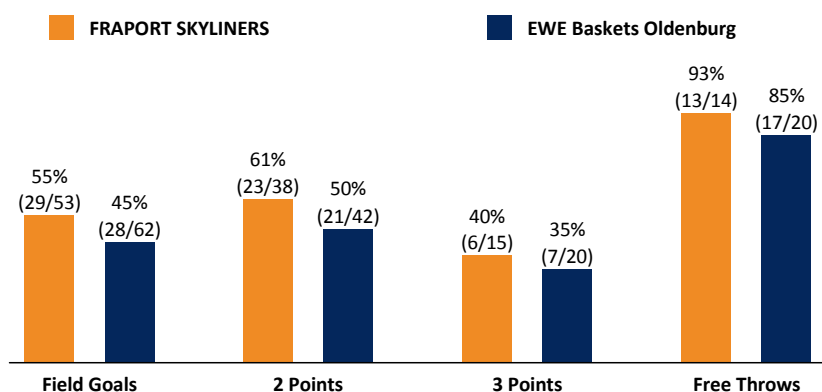

OLD - EWE Baskets Oldenburg (Coach: DRIJENCIC Mladen)

No.	Name	Min	PTS	2 Points	3 Points	Field Goals	Free Throws	OR	DR	TOT	AS	ST	TO	BS	SB	PF	FD	EFF	+/-
4	KRAMER Chris	38:31	0	0/4 (0%)	0/4 (0%)	0/8 (0%)		3	4	7	8	1				3	6	8	8
41	QVALE Brian	29:42	20	7/13 (54%)		7/13 (54%)	6/6 (100%)	5	6	11		1	1	1	2	2	3	26	9
23	PAULDING Rickey	27:18	15	4/6 (67%)	2/6 (33%)	6/12 (50%)	1/1 (100%)	1	1	2			2			3	1	9	16
10	MASSENAT Frantz	26:34	10	2/5 (40%)	2/3 (67%)	4/8 (50%)		1	2	3	4				1	5	3	13	2
33	SCHWETHELM Philipp	20:58	5	0/1 (0%)	1/1 (100%)	1/2 (50%)	2/2 (100%)	1	3	4	1		1			2	3	8	4
12	DE ZEEUW Maxime	24:12	16	4/6 (67%)	2/4 (50%)	6/10 (60%)	2/2 (100%)	1	2	3	1					1	2	16	1
44	DUGGINS Vaughn	19:38	9	3/6 (50%)	0/1 (0%)	3/7 (43%)	3/5 (60%)				2		4				4	1	-15
21	LOCKHART Dominic	9:16	0		0/1 (0%)	0/1 (0%)			2	2	1					1		2	0
20	MÄDRICH Dirk	3:51	5	1/1 (100%)		1/1 (100%)	3/4 (75%)				1						2	5	-10
7	WIMBERG Jan Niklas	DNP																	
Team / Coach									2	2			1						
Totals		200:00	80	21/42 (50%)	7/20 (35%)	28/62 (45%)	17/20 (85%)	12	22	34	18	2	9	1	3	17	24	89	3

FRA	OLD
3 / 22 / 25	12 / 22 / 34
18	18
24	17
17	24
11	9
5	2
38	36
7	13
9	2
11 (35:24)	8 (2:10)
10-0 (35:24)	12-0 (39:43)
Lead Changes: 8	
Times Tied: 9	

EASycRedit-BBL.DE

Alle offiziellen Statistiken der easyCredit BBL, Daten, Rekorde uvm.!

EASycRedit BBL-APPS

News, Stats, Tabelle, Spielplan und vieles mehr, immer dabei! Kostenfrei für iOS und Android

TELEKOMBASKETBALL.DE

Keinen Korb mehr verpassen - Alle Spiele der easyCredit BBL LIVE und in HD! Erleben sie jetzt das größte Basketball-Angebot Deutschlands zuhause und mobil! www.telekombasketball.de

LEGEND								
(C) Captain	+/- Plus-Minus-Rating	AS Assists	BS Blocked Shots	DNP Did Not Play	DR Defensive Rebounds			
EFF Efficiency	FD Fouls Drawn	Min Minutes Played	OR Offensive Rebounds	OTx Overtime	PF Fouls			
PTS Points	Qx Quarter Time	SB Shots Blocked	ST Steals	TO Turnovers	TOT Total Rebounds