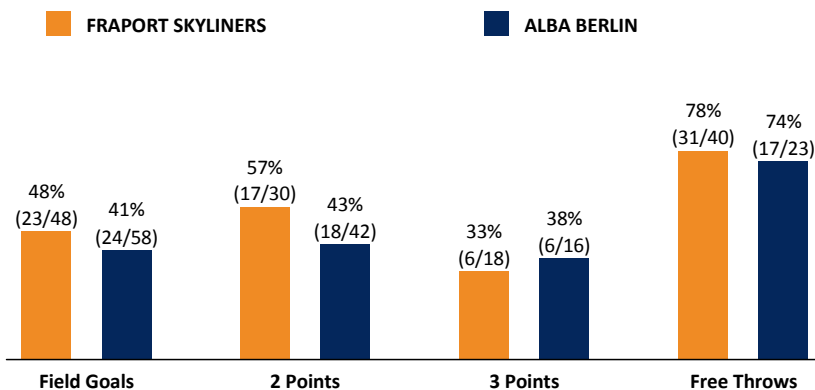

BER - ALBA BERLIN (Coach: PÄCH Thomas)

No.	Name	Min	PTS	2 Points	3 Points	Field Goals	Free Throws	OR	DR	TOT	AS	ST	TO	BS	SB	PF	FD	EFF	+/-	
8	AKPINAR Ismet	26:43	10	1/3 (33%)	1/3 (33%)	2/6 (33%)	5/6 (83%)		4	4	4	3	2			5	7	14	9	
23	ENGLISH Carl	23:41	11	1/4 (25%)	3/7 (43%)	4/11 (36%)			8	8	1	2	4		1	2	3	11	-4	
33	GAFFNEY Tony	21:26	5	1/4 (25%)		1/4 (25%)	3/4 (75%)	2	1	3		1	1	1		4	2	5	-4	
9	KIKANOVIC Elmedin	20:36	15	5/10 (50%)		5/10 (50%)	5/6 (83%)	2	2	4	2		3			2	7	12	-14	
11	VARGAS Akeem	18:53	0	0/2 (0%)		0/2 (0%)		1		1	1	1				3		1	-18	
5	GIFFEY Niels	24:04	9	3/6 (50%)	1/2 (50%)	4/8 (50%)			1	1			1			4		5	-2	
22	ROBINSON Gerald	22:13	7	1/2 (50%)	1/3 (33%)	2/5 (40%)	2/2 (100%)		1	1	3		2			3	2	6	-15	
14	ATSÜR Engin	17:14	0		0/1 (0%)	0/1 (0%)			1	1	2	1	5				2	-2	-11	
15	RADOSAVLJEVIC Bogdan	13:42	12	5/9 (56%)		5/9 (56%)	2/5 (40%)	4	3	7	1		2			1	6	11	-2	
13	MILLER Malcolm	11:28	2	1/2 (50%)		1/2 (50%)			3	3				1		4		5	1	
6	MALU Jonathan	DNP																		
10	SCHNEIDER Tim	DNP																		
Team / Coach								2	1	3										
Totals			200:00	71	18/42 (43%)	6/16 (38%)	24/58 (41%)	17/23 (74%)	11	25	36	14	8	20	2	1	28	29	71	-12

FRA	Rebounds OR/DR/TOT	BER
7 / 26 / 33		11 / 25 / 36
18	Assists	14
29	Fouls	28
28	Fouls Drawn	29
17	Turnovers	20
10	Steals	8
34	Points in the Paint	26
7	Second Chance Points	9
6	Fast Break Points	3
18 (68:50)	Biggest Lead	8 (18:26)
8-0 (42:34)	Biggest Scoring Run	8-0 (3:8)
	Lead Changes:	4
	Times Tied:	3

EASycREDIT-BBL.DE

Alle offiziellen Statistiken der easyCredit BBL, Daten, Rekorde uvm.!

EASycREDIT BBL-APPS

News, Stats, Tabelle, Spielplan und vieles mehr, immer dabei! Kostenfrei für iOS und Android

TELEKOMBASKETBALL.DE

Keinen Korb mehr verpassen - Alle Spiele der easyCredit BBL LIVE und in HD! Erleben sie jetzt das größte Basketball-Angebot Deutschlands zuhause und mobil! www.telekombasketball.de

LEGEND

(C) Captain   +/- Plus-Minus-Rating   AS Assists   BS Blocked Shots   DNP Did Not Play   DR Defensive Rebounds
EFF Efficiency   FD Fouls Drawn   Min Minutes Played   OR Offensive Rebounds   OTx Overtime   PF Fouls
PTS Points   Qx Quarter Time   SB Shots Blocked   ST Steals   TO Turnovers   TOT Total Rebounds