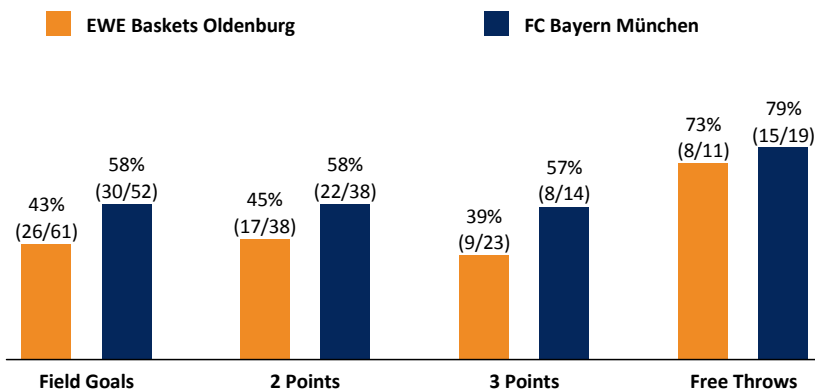

FCB - FC Bayern München (Coach: DJORDJEVIC Aleksandar)

No.	Name	Min	PTS	2 Points	3 Points	Field Goals	Free Throws	OR	DR	TOT	AS	ST	TO	BS	SB	PF	FD	EFF	+/-
15	REDDING Reggie	29:06	13	5/8 (63%)	1/1 (100%)	6/9 (67%)		1	2	3	1	1	2			3	1	13	11
25	GAVEL Anton	26:58	9	3/5 (60%)		3/5 (60%)	3/3 (100%)	1	3	4	1		2			2	6	10	3
31	BOOKER Devin	23:53	7	1/4 (25%)		1/4 (25%)	5/6 (83%)	1	6	7	2	2	4			3	5	10	20
42	KLEBER Maximilian	23:33	11	2/3 (67%)	2/5 (40%)	4/8 (50%)	1/2 (50%)	2	1	3	3	4	1	3		1	2	18	5
11	LUCIC Vladimir	16:15	0	0/3 (0%)	0/1 (0%)	0/4 (0%)			1	1	1		1	1				-2	-3
44	TAYLOR Bryce	23:51	16	2/3 (67%)	4/4 (100%)	6/7 (86%)					3	1				3	1	19	16
22	BARTHEL Danilo	15:51	4	2/2 (100%)		2/2 (100%)			1	1	1	1		1		4	2	8	4
14	DJEDOVIC Nihad	14:27	9	2/2 (100%)		2/2 (100%)	5/6 (83%)	3	3			1	2			1	3	10	10
12	RENFROE Alex	14:19	11	4/4 (100%)	1/2 (50%)	5/6 (83%)		1	1	3	2	6				2	1	10	5
18	BALVIN Ondrej	9:52	3	1/4 (25%)	0/1 (0%)	1/5 (20%)	1/2 (50%)	2	2	1		1				1	0	0	0
7	KING Alex	1:55	0													1		0	-1
5	BEYSCHLAG Georg	DNP																	
Team / Coach									3	3			2						
Totals			200:00	83	22/38 (58%)	8/14 (57%)	30/52 (58%)	15/19 (79%)	5	23	28	16	12	21	5	20	22	97	14

OLD	FCB
9 / 14 / 23	5 / 23 / 28
16	16
22	20
19	22
19	21
9	12
30	36
9	4
2	9
2 (2:0)	16 (67:83)
6-0 (48:56)	11-0 (40:52)
Lead Changes: 15	
Times Tied: 5	

EASYS-CREDIT-BBL.DE

Alle offiziellen Statistiken der easyCredit BBL, Daten, Rekorde uvm.!

EASYS-CREDIT BBL-APPS

News, Stats, Tabelle, Spielplan und vieles mehr, immer dabei! Kostenfrei für iOS und Android

TELEKOMBASKETBALL.DE

Keinen Korb mehr verpassen - Alle Spiele der easyCredit BBL LIVE und in HD! Erleben sie jetzt das größte Basketball-Angebot Deutschlands zuhause und mobil! www.telekombasketball.de

LEGEND
(C) Captain   +/- Plus-Minus-Rating   AS Assists   BS Blocked Shots   DNP Did Not Played   DR Defensive Rebounds
EFF Efficiency   FD Fouls Drawn   Min Minutes Played   OR Offensive Rebounds   OTx Overtime   PF Fouls
PTS Points   Qx Quarter Time   SB Shots Blocked   ST Steals   TO Turnovers   TOT Total Rebounds