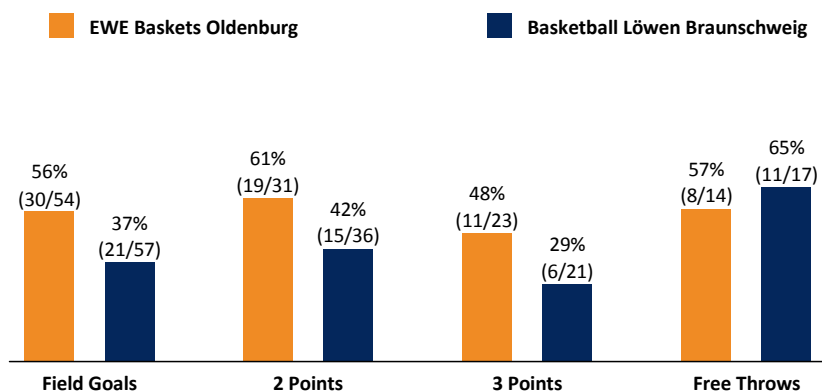

BRA - Basketball Löwen Braunschweig (Coach: MENZ Frank)

No.	Name	Min	PTS	2 Points	3 Points	Field Goals	Free Throws	OR	DR	TOT	AS	ST	TO	BS	SB	PF	FD	EFF	+/-	
31	SIMON Nicolai	34:33	5	1/5 (20%)	1/5 (20%)	2/10 (20%)			4	4		4				2	2	5	-24	
7	MEDLOCK Carlos	26:14	13	2/4 (50%)	3/4 (75%)	5/8 (63%)			2	2	3	1	4			2	2	12	-8	
33	FREESE Jannik	25:59	8	3/8 (38%)		3/8 (38%)	2/6 (33%)		1	1			2			4	6	-2	-19	
9	THEIS Sid-Marlon	23:10	3	0/1 (0%)	0/2 (0%)	0/3 (0%)	3/4 (75%)	3	1	4			1	1		1	2	3	-8	
6	FIGGE Luis	13:23	2	1/2 (50%)		1/2 (50%)						3	1			1		3	-7	
23	GUYTON Carlton	25:34	16	3/5 (60%)	2/5 (40%)	5/10 (50%)	4/4 (100%)	2	3	5	2	1	3			4	2	16	-12	
21	PIERRE Dyshawn	24:35	4	1/5 (20%)	0/2 (0%)	1/7 (14%)	2/3 (67%)	1	2	3		1	1				3	0	-11	
41	GROSELLE Geoffrey	13:09	8	4/6 (67%)		4/6 (67%)		4		4		1	1		1	3		10	-5	
10	KLEPEISZ Thomas	12:05	0		0/3 (0%)	0/3 (0%)			1	1	1	2	2			3	1	-1	-7	
19	SCHWARTZ Tim	0:55	0															0	1	
4	EBERT Constantin	0:23	0															0	0	
Team / Coach								1	1	2			2							
Totals			200:00	59	15/36 (42%)	6/21 (29%)	21/57 (37%)	11/17 (65%)	11	15	26	6	13	17	1	1	20	18	46	-20

OLD	BRA
7 / 26 / 33	11 / 15 / 26
22	6
18	20
20	18
19	17
12	13
38	26
2	11
2	7
20 (79:59)	3 (0:3)
16-0 (16:3)	8-0 (19:16)
Lead Changes: 3	
Times Tied: 1	

EASycREDIT-BBL.DE

Alle offiziellen Statistiken der easyCredit BBL, Daten, Rekorde uvm.!

EASycREDIT BBL-APPS

News, Stats, Tabelle, Spielplan und vieles mehr, immer dabei! Kostenfrei für iOS und Android

TELEKOMBASKETBALL.DE

Keinen Korb mehr verpassen - Alle Spiele der easyCredit BBL LIVE und in HD! Erleben sie jetzt das größte Basketball-Angebot Deutschlands zuhause und mobil! www.telekombasketball.de

LEGEND

(C) Captain   +/- Plus-Minus-Rating   AS Assists   BS Blocked Shots   DNP Did Not Played   DR Defensive Rebounds
EFF Efficiency   FD Fouls Drawn   Min Minutes Played   OR Offensive Rebounds   OTx Overtime   PF Fouls
PTS Points   Qx Quarter Time   SB Shots Blocked   ST Steals   TO Turnovers   TOT Total Rebounds