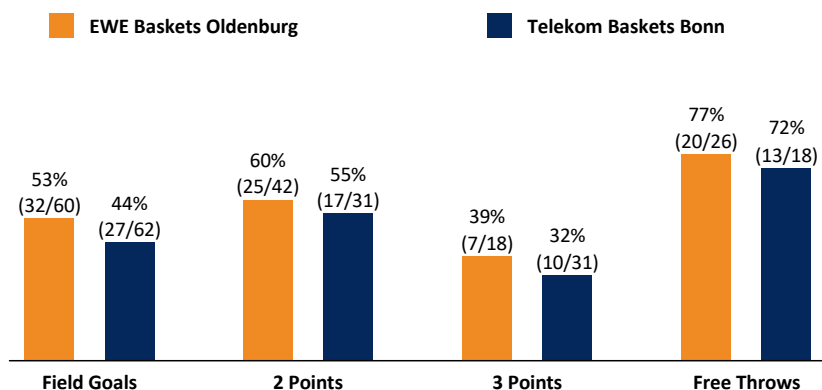

BON - Telekom Baskets Bonn (Coach: KRUNIC Predrag)

No.	Name	Min	PTS	2 Points	3 Points	Field Goals	Free Throws	OR	DR	TOT	AS	ST	TO	BS	SB	PF	FD	EFF	+/-	
14	MAYO Josh	33:58	27	3/5 (60%)	6/11 (55%)	9/16 (56%)	3/3 (100%)	1		1	2	1	2		1	3	6	22	-11	
7	THOMPSON Ryan	27:24	15	5/8 (63%)	1/3 (33%)	6/11 (55%)	2/2 (100%)	1	2	3	4	1	3			2	1	15	-14	
4	SILINS Ojars	24:04	2	1/4 (25%)	0/4 (0%)	1/8 (13%)			5	5					1	3	1	0	-15	
9	GAMBLE Julian	21:27	6	3/5 (60%)		3/5 (60%)	0/4 (0%)	2	2	4	3		2			2	2	5	-2	
13	BARTOLO Yorman Polas	7:31	0		0/2 (0%)	0/2 (0%)							1			2		-3	-7	
15	HORTON Kenneth	28:16	11	3/4 (75%)	1/5 (20%)	4/9 (44%)	2/2 (100%)	3	5	8	1	3				1	1	18	-1	
10	DILEO Anthony	22:55	4		1/3 (33%)	1/3 (33%)	1/2 (50%)	1		1	3	2	3			3	1	4	-1	
12	KOCH Florian	15:52	3	0/1 (0%)	1/3 (33%)	1/4 (25%)			2	2	1		1			3		2	-7	
6	BAROVIC Filip	12:12	9	2/4 (50%)		2/4 (50%)	5/5 (100%)					1				3	5	8	-16	
8	RICHTER Johannes	6:21	0															0	4	
Team / Coach									2	2										
Totals			200:00	77	17/31 (55%)	10/31 (32%)	27/62 (44%)	13/18 (72%)	8	18	26	14	8	12	2		22	17	73	-14

OLD	BON
10 / 28 / 38	8 / 18 / 26
28	Rebounds
17	OR/DR/TOT
22	Assists
14	Fouls
9	Fouls Drawn
44	Turnovers
11	Steals
10	Points in the Paint
18 (80:62)	28
13-0 (77:60)	11
	Second Chance Points
	9
	Fast Break Points
	6
	Biggest Lead
	3 (15:18)
	Biggest Scoring Run
	7-0 (15:18)
	Lead Changes:
	8
	Times Tied:
	4

EASycREDIT-BBL.DE

Alle offiziellen Statistiken der easyCredit BBL, Daten, Rekorde uvm.!

EASycREDIT BBL-APPS

News, Stats, Tabelle, Spielplan und vieles mehr, immer dabei! Kostenfrei für iOS und Android

TELEKOMBASKETBALL.DE

Keinen Korb mehr verpassen - Alle Spiele der easyCredit BBL LIVE und in HD! Erleben sie jetzt das größte Basketball-Angebot Deutschlands zuhause und mobil! www.telekombasketball.de

LEGEND

(C)	Captain	+/-	Plus-Minus-Rating	AS	Assists	BS	Blocked Shots	DNP	Did Not Play	DR	Defensive Rebounds
EFF	Efficiency	FD	Fouls Drawn	Min	Minutes Played	OR	Offensive Rebounds	OTx	Overtime	PF	Fouls
PTS	Points	Qx	Quarter Time	SB	Shots Blocked	ST	Steals	TO	Turnovers	TOT	Total Rebounds