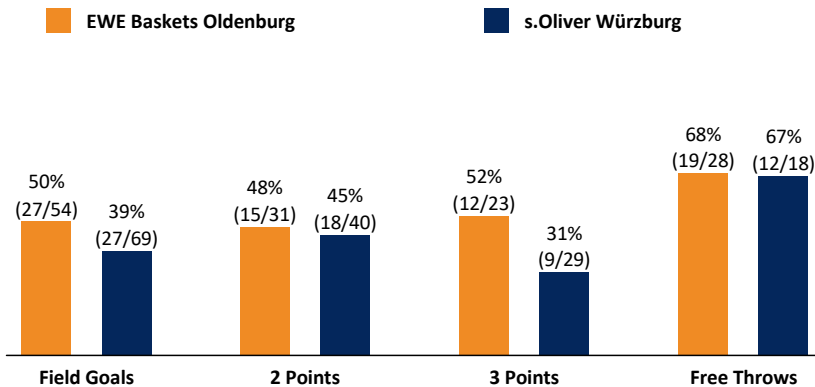

EWE Baskets Oldenburg 85 : 75

s.Oliver Würzburg

Referee: MATIP, DR. Martin
Umpires: BRENDEL Nicolas / KATTUR Radeesh
Commissioner: HOLSTEN Ingo

Attendance: 5.212
Oldenburg, EWE ARENA, SO 11 DEZ 2016, 15:30, Game-ID: 19662

Scoreboard table showing Q1, Q2, Q3, Q4 scores for OLD and WUE.

OLD - EWE Baskets Oldenburg (Coach: DRUJENCIC Mladen)

Main player statistics table for OLD team including columns for No., Name, Min, PTS, 2 Points, 3 Points, Field Goals, Free Throws, OR, DR, TOT, AS, ST, TO, BS, SB, PF, FD, EFF, +/-.

WUE - s.Oliver Würzburg (Coach: SPRADLEY Douglas)

Main player statistics table for WUE team including columns for No., Name, Min, PTS, 2 Points, 3 Points, Field Goals, Free Throws, OR, DR, TOT, AS, ST, TO, BS, SB, PF, FD, EFF, +/-.

Summary table comparing OLD and WUE teams across various categories like Rebounds, Assists, Fouls, Turnovers, Steals, Points in the Paint, etc.

EASycRedit-BBL.DE

Alle offiziellen Statistiken der easyCredit BBL, Daten, Rekorde uvm.!

EASycRedit BBL-APPS

News, Stats, Tabelle, Spielplan und vieles mehr, immer dabei! Kostenfrei für iOS und Android

TELEKOMBASKETBALL.DE

Keinen Korb mehr verpassen - Alle Spiele der easyCredit BBL LIVE und in HD! Erleben sie jetzt das größte Basketball-Angebot Deutschlands zuhause und mobil! www.telekombasketball.de

LEGEND (C) Captain +/- Plus-Minus-Rating AS Assists BS Blocked Shots DNP Did Not Play DR Defensive Rebounds
EFF Efficiency FD Fouls Drawn Min Minutes Played OR Offensive Rebounds OTx Overtime PF Fouls
PTS Points Qx Quarter Time SB Shots Blocked ST Steals TO Turnovers TOT Total Rebounds