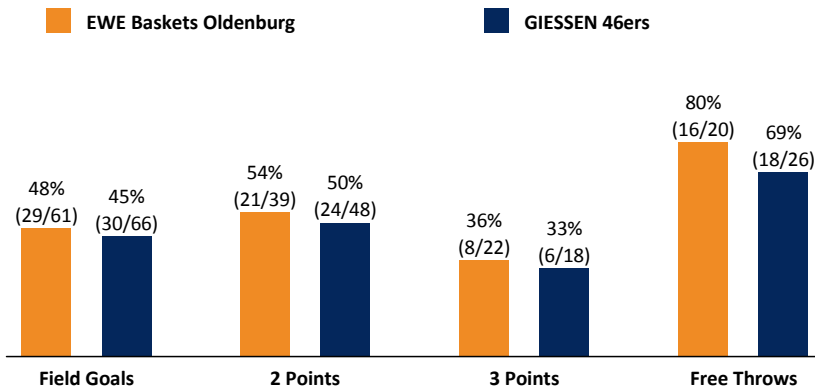

GIE - GIESSEN 46ers (Coach: WUCHERER Denis)

No.	Name	Min	PTS	2 Points	3 Points	Field Goals	Free Throws	OR	DR	TOT	AS	ST	TO	BS	SB	PF	FD	EFF	+/-	
11	SCRUBB Thomas	30:40	8	3/5 (60%)	0/3 (0%)	3/8 (38%)	2/2 (100%)		4	4	3	2	2			1	2	10	2	
22	WELLS Cameron	28:37	15	5/7 (71%)	1/3 (33%)	6/10 (60%)	2/5 (40%)		1	1	4		2		1	3	5	11	4	
12	BOWLIN Skyler	28:01	6	0/2 (0%)	1/3 (33%)	1/5 (20%)	3/4 (75%)	1	2	3	3	3	1		1	2	4	9	-9	
5	SEARS Justin	24:43	16	7/14 (50%)		7/14 (50%)	2/2 (100%)	3	2	5	1	1	1	1		4	2	16	-4	
13	LISCHKA Benjamin	21:51	9	3/5 (60%)	1/4 (25%)	4/9 (44%)		2	2	4	2					2		10	0	
4	SAIBOU Joshiko	18:58	4	1/5 (20%)		1/5 (20%)	2/2 (100%)	2	3	5	1		2	1	1	1	2	5	7	
9	EVANS Dwayne	18:09	12	3/5 (60%)	1/2 (50%)	4/7 (57%)	3/4 (75%)	2	4	6			3			3	3	11	2	
23	PLUSKOTA Maurice	15:17	4	2/5 (40%)		2/5 (40%)	0/3 (0%)		1	1						2	3	-1	6	
21	MANIGAT Jahenns	13:44	10		2/3 (67%)	2/3 (67%)	4/4 (100%)	1	3	4	2	2	1				2	16	2	
17	OBST Andreas	DNP																		
Team / Coach								2	2	4										
Totals			200:00	84	24/48 (50%)	6/18 (33%)	30/66 (45%)	18/26 (69%)	13	24	37	16	8	12	2	3	18	23	91	2

OLD		GIE
8 / 26 / 34	Rebounds OR/DR/TOT	13 / 24 / 37
19	Assists	16
23	Fouls	18
18	Fouls Drawn	23
15	Turnovers	12
8	Steals	8
34	Points in the Paint	34
6	Second Chance Points	18
6	Fast Break Points	2
0 (:)	Biggest Lead	17 (51:68)
8-0 (76:81)	Biggest Scoring Run	7-0 (0:7)
	Lead Changes:	0
	Times Tied:	0

EASycREDIT-BBL.DE

Alle offiziellen Statistiken der easyCredit BBL, Daten, Rekorde uvm.!

EASycREDIT BBL-APPS

News, Stats, Tabelle, Spielplan und vieles mehr, immer dabei! Kostenfrei für iOS und Android

TELEKOMBASKETBALL.DE

Keinen Korb mehr verpassen - Alle Spiele der easyCredit BBL LIVE und in HD! Erleben sie jetzt das größte Basketball-Angebot Deutschlands zuhause und mobil! www.telekombasketball.de

LEGEND								
(C) Captain	+/- Plus-Minus-Rating	AS Assists	BS Blocked Shots	DNP Did Not Play	DR Defensive Rebounds			
EFF Efficiency	FD Fouls Drawn	Min Minutes Played	OR Offensive Rebounds	OTx Overtime	PF Fouls			
PTS Points	Qx Quarter Time	SB Shots Blocked	ST Steals	TO Turnovers	TOT Total Rebounds