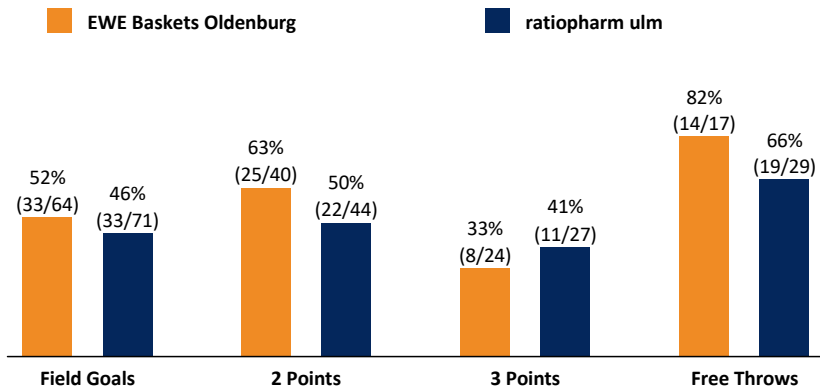

ULM - ratiopharm ulm (Coach: LEIBENATH Thorsten)

No.	Name	Min	PTS	2 Points	3 Points	Field Goals	Free Throws	OR	DR	TOT	AS	ST	TO	BS	SB	PF	FD	EFF	+/-
19	BABB Chris	41:59	16	1/4 (25%)	4/9 (44%)	5/13 (38%)	2/2 (100%)		5	5	4	2	1	1		1	3	19	12
8	MORGAN Raymar	35:16	29	11/16 (69%)	0/1 (0%)	11/17 (65%)	7/9 (78%)	1	4	5	1		2		2	4	6	25	1
17	BUTLER Da'Sean	34:52	4	2/4 (50%)	0/3 (0%)	2/7 (29%)	0/1 (0%)	3	3	6	2	1				3	3	7	4
15	HOBBS Braydon	34:03	20	3/9 (33%)	4/5 (80%)	7/14 (50%)	2/4 (50%)		5	5	6	3	4		1		4	21	9
21	RUBIT Augustine	31:10	17	4/9 (44%)	1/2 (50%)	5/11 (45%)	6/9 (67%)	3	5	8	1	2	1			4	10	18	13
9	TADDA Karsten	20:44	5	1/1 (100%)	1/2 (50%)	2/3 (67%)					3					2		7	1
6	GÜNTHER Per	17:17	4	0/1 (0%)	1/5 (20%)	1/6 (17%)	1/2 (50%)		1	1	2		2			3	1	-1	-2
18	WOHLFARTH-BOTTERMANN Jonas	5:59	1				1/2 (50%)						1			1	2	-1	8
44	KRAMER David	2:17	0															0	2
7	FERNER Joschka	1:23	0															0	-8
11	PAPE Till	DNP																	
33	PONGO Marcell	DNP																	
Team / Coach								2	7	9									
Totals		225:00	96	22/44 (50%)	11/27 (41%)	33/71 (46%)	19/29 (66%)	9	30	39	19	8	11	1	3	18	29	104	8

OLD	ULM
3 / 36 / 39	Rebounds OR/DR/TOT
22	Assists
31	Fouls
18	Fouls Drawn
16	Turnovers
7	Steals
46	Points in the Paint
2	Second Chance Points
10	Fast Break Points
7 (10:3)	Biggest Lead
12-0 (84:81)	Biggest Scoring Run
	Lead Changes: 7
	Times Tied: 5

EASycREDIT-BBL.DE

Alle offiziellen Statistiken der easyCredit BBL, Daten, Rekorde uvm.!

EASycREDIT BBL-APPS

News, Stats, Tabelle, Spielplan und vieles mehr, immer dabei! Kostenfrei für iOS und Android

TELEKOMBASKETBALL.DE

Keinen Korb mehr verpassen - Alle Spiele der easyCredit BBL LIVE und in HD! Erleben sie jetzt das größte Basketball-Angebot Deutschlands zuhause und mobil! www.telekombasketball.de

LEGEND
(C) Captain   +/- Plus-Minus-Rating   AS Assists   BS Blocked Shots   DNP Did Not Play   DR Defensive Rebounds
EFF Efficiency   FD Fouls Drawn   Min Minutes Played   OR Offensive Rebounds   OTx Overtime   PF Fouls
PTS Points   Qx Quarter Time   SB Shots Blocked   ST Steals   TO Turnovers   TOT Total Rebounds