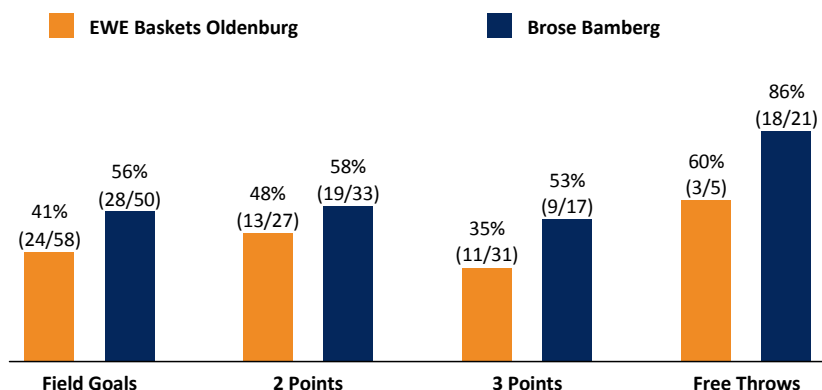

EWE Baskets Oldenburg 62 : 83

Brose Bamberg

Referee: KRAUSE Oliver
Umpires: STRAUBE Carsten / ORUZGANI Zulfikar
Commissioner: UMLANDT Ralph

Attendance: 6.000
Oldenburg, EWE ARENA, SO 12 MRZ 2017, 18:00, Game-ID: 19773

Scoreboard table showing Q1, Q2, Q3, Q4 scores for OLD and BAM.

OLD - EWE Baskets Oldenburg (Coach: DRUJENCIC Mladen)

Main player statistics table for OLD team including columns for No., Name, Min, PTS, 2 Points, 3 Points, Field Goals, Free Throws, OR, DR, TOT, AS, ST, TO, BS, SB, PF, FD, EFF, +/-.

BAM - Brose Bamberg (Coach: TRINCHIERI Andrea)

Main player statistics table for BAM team including columns for No., Name, Min, PTS, 2 Points, 3 Points, Field Goals, Free Throws, OR, DR, TOT, AS, ST, TO, BS, SB, PF, FD, EFF, +/-.

Summary table comparing OLD and BAM across various categories like Rebounds, Assists, Fouls, etc.

EASycREDIT-BBL.DE

Alle offiziellen Statistiken der easyCredit BBL, Daten, Rekorde uvm.!

EASycREDIT BBL-APPS

News, Stats, Tabelle, Spielplan und vieles mehr, immer dabei! Kostenfrei für iOS und Android

TELEKOMBASKETBALL.DE

Keinen Korb mehr verpassen - Alle Spiele der easyCredit BBL LIVE und in HD! Erleben sie jetzt das größte Basketball-Angebot Deutschlands zuhause und mobil! www.telekombasketball.de

LEGEND table defining abbreviations like (C), CAPTAIN, +/-, EFF, PTS, AS, MIN, SB, BS, OR, ST, DNP, OTx, TO, DR, PF, TOT.