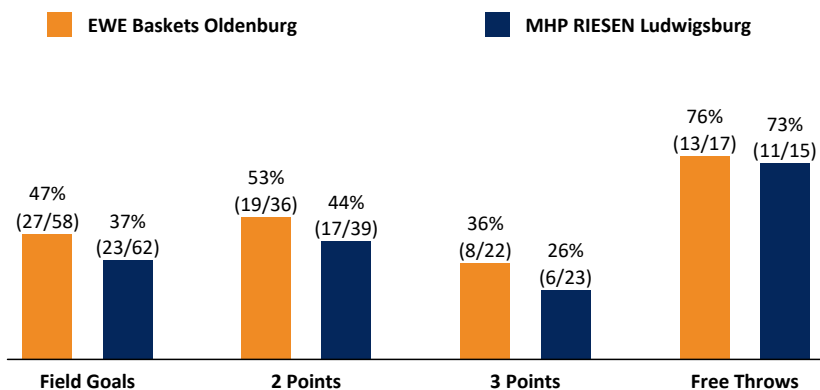

LUD - MHP RIESEN Ludwigsburg (Coach: PATRICK John)

No.	Name	Min	PTS	2 Points	3 Points	Field Goals	Free Throws	OR	DR	TOT	AS	ST	TO	BS	SB	PF	FD	EFF	+/-	
1	KENNEDY David Johnelle	33:28	10	2/6 (33%)	1/2 (50%)	3/8 (38%)	3/4 (75%)	1	3	4	1	1	5			3	3	5	1	
7	CRAWFORD Drew	29:04	12	4/10 (40%)	1/2 (50%)	5/12 (42%)	1/2 (50%)	1	5	6			1	2	1	3	2	11	-9	
2	HAMMONDS Clifford	28:14	3	0/1 (0%)	1/5 (20%)	1/6 (17%)			2	2	3	1	3			1	3	1	-14	
32	THIEMANN Johannes	16:35	11	4/8 (50%)	0/1 (0%)	4/9 (44%)	3/5 (60%)	5	1	6			1		1	3	6	9	-12	
4	McCRAVY David	15:42	2	1/1 (100%)	0/1 (0%)	1/2 (50%)			1	1	1	1	1			2		3	-2	
10	TRICE Roderick	25:17	10	1/2 (50%)	2/5 (40%)	3/7 (43%)	2/2 (100%)	2	2	4	3	1	1			2	1	13	-13	
45	COOLEY Jack	23:19	10	4/9 (44%)	0/1 (0%)	4/10 (40%)	2/2 (100%)	1	1	2		3			1	2	4	9	0	
35	LOESING Brad	15:06	5	1/2 (50%)	1/2 (50%)	2/4 (50%)					3					2	1	6	0	
33	TOPPERT Chad	13:15	0		0/4 (0%)	0/4 (0%)							1				1	-5	-11	
12	BREUNIG Martin	DNP																		
Team / Coach								4	6	10			1							
Totals			200:00	63	17/39 (44%)	6/23 (26%)	23/62 (37%)	11/15 (73%)	14	21	35	11	7	14	2	3	18	21	61	-12

OLD	LUD
11 / 26 / 37	14 / 21 / 35
15	11
21	18
17	21
15	14
7	7
32	24
10	8
9	3
13 (75:62)	12 (35:47)
15-0 (75:62)	12-0 (32:42)
Lead Changes: 4	
Times Tied: 6	

EASycREDIT-BBL.DE

Alle offiziellen Statistiken der easyCredit BBL, Daten, Rekorde uvm.!

EASycREDIT BBL-APPS

News, Stats, Tabelle, Spielplan und vieles mehr, immer dabei! Kostenfrei für iOS und Android

TELEKOMBASKETBALL.DE

Keinen Korb mehr verpassen - Alle Spiele der easyCredit BBL LIVE und in HD! Erleben sie jetzt das größte Basketball-Angebot Deutschlands zuhause und mobil! www.telekombasketball.de

LEGEND

(C) Captain   +/- Plus-Minus-Rating   AS Assists   BS Blocked Shots   DNP Did Not Play   DR Defensive Rebounds
EFF Efficiency   FD Fouls Drawn   Min Minutes Played   OR Offensive Rebounds   OTx Overtime   PF Fouls
PTS Points   Qx Quarter Time   SB Shots Blocked   ST Steals   TO Turnovers   TOT Total Rebounds